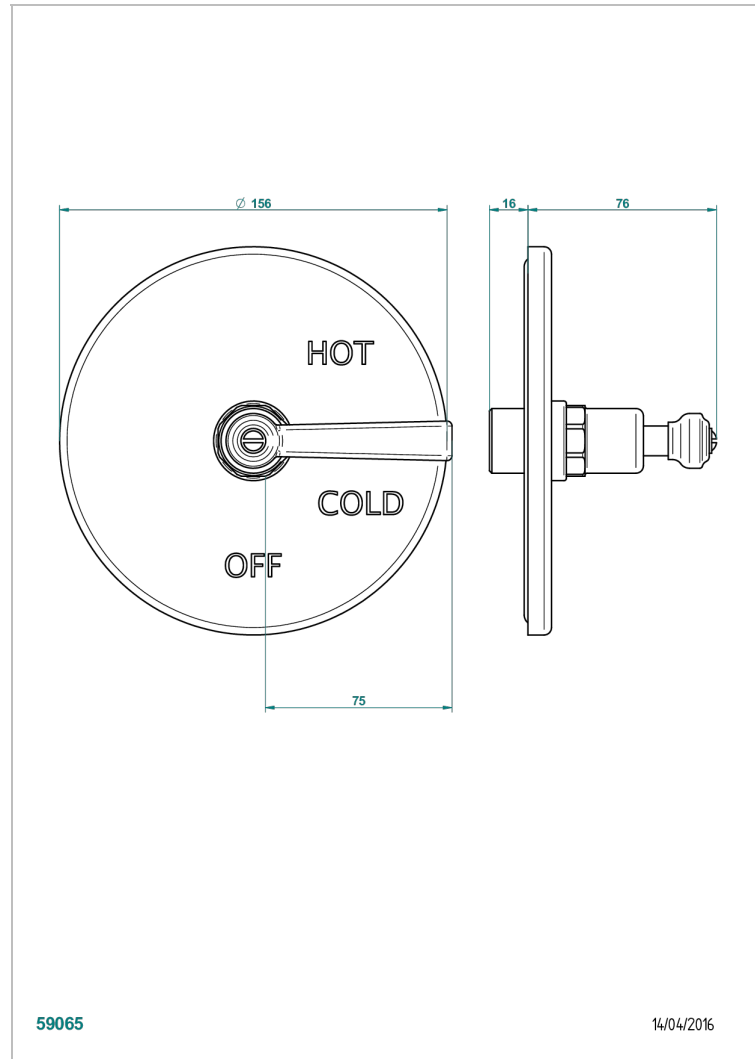

CLUB SAINT-GERMAIN WITH LEVER HANDLES

G7J-320B

Trim for pressure balance valve

THG[®]
PARIS

CHARACTERISTIC

- Club Saint-Germain with lever handles
- Trim for pressure balance valve

RELATED SKU'S

- Ref. G00-320A 1/2 " Pressure balance valve