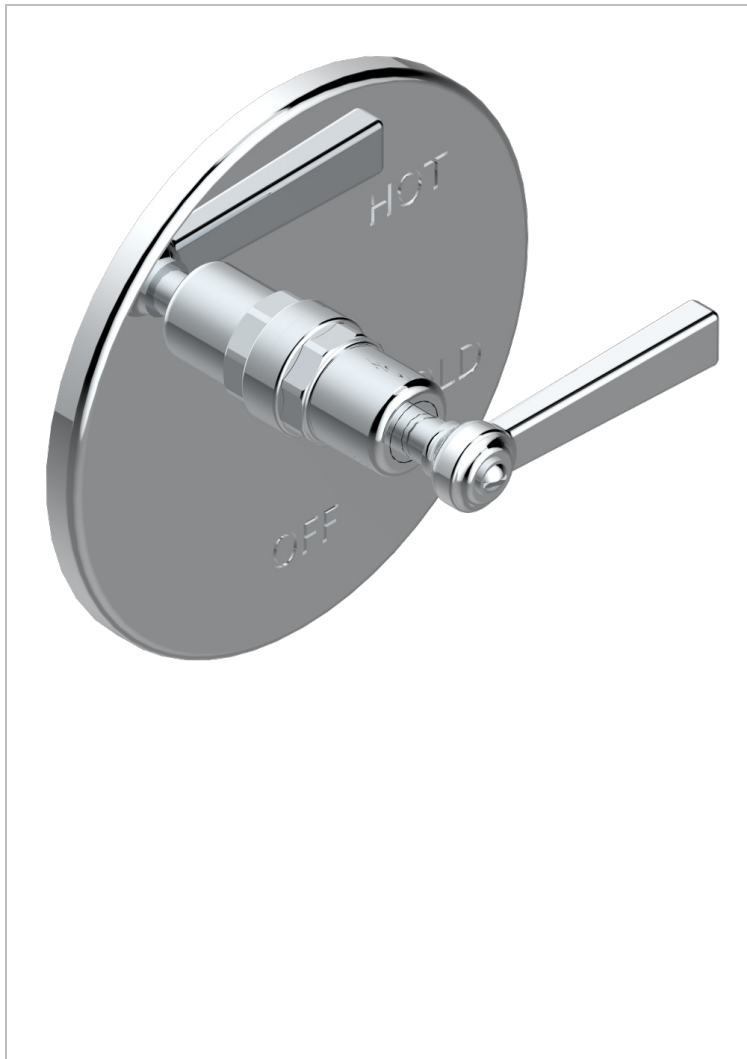

CLUB SAINT-GERMAIN WITH LEVER HANDLES

G7J-320B

Trim for pressure balance valve

THG[®]
PARIS

CHARACTERISTIC

- Club Saint-Germain with lever handles
- Trim for pressure balance valve

RELATED SKU'S

- Ref. G00-320A 1/2 " Pressure balance valve