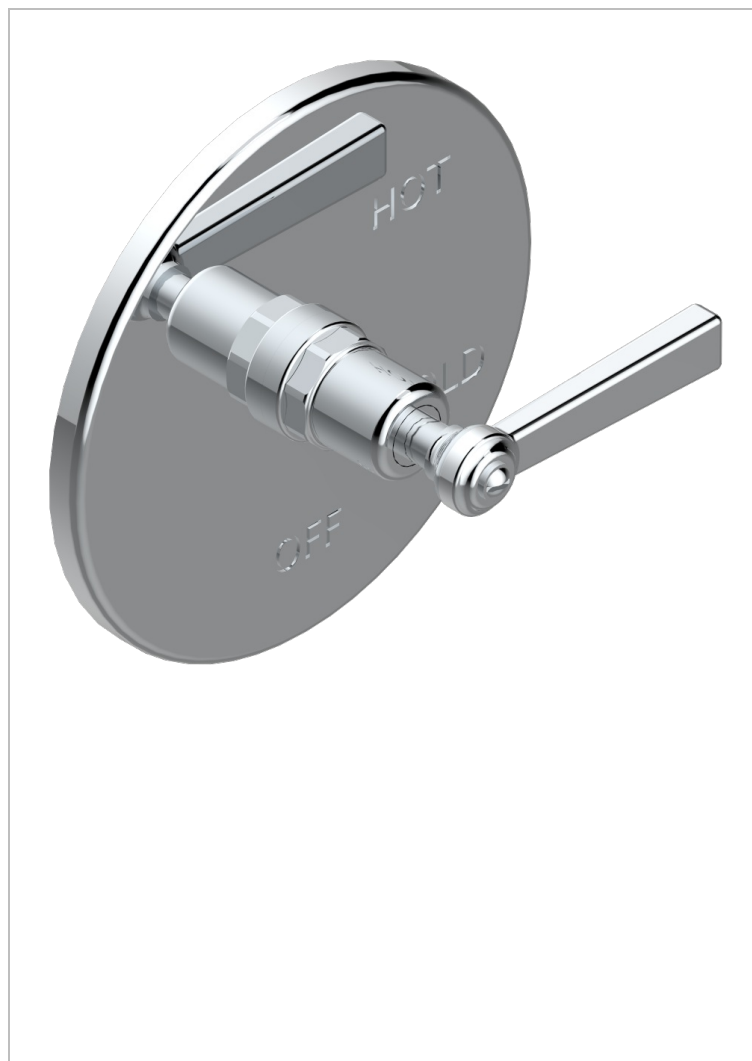

CLUB SAINT-GERMAIN WITH LEVER HANDLES

G7J-320B

Trim for pressure balance valve

CHARACTERISTIC

- Club Saint-Germain with lever handles
- Trim for pressure balance valve

RELATED SKU'S

- Ref. G00-320A 1/2 " Pressure balance valve