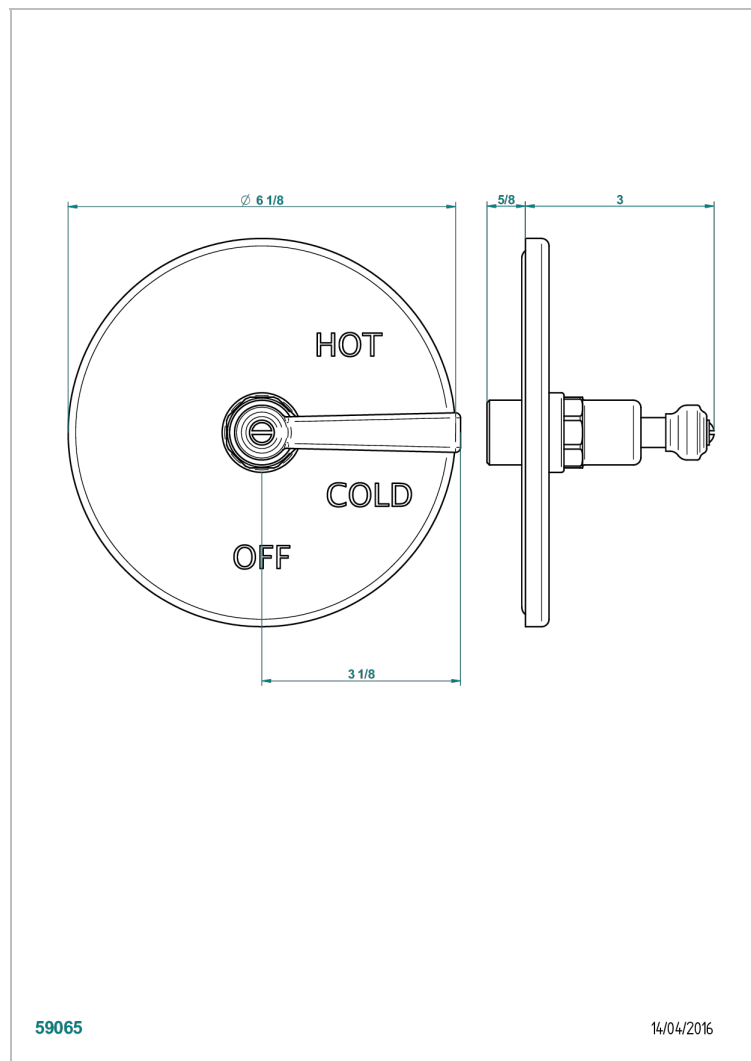

CLUB SAINT-GERMAIN WITH LEVER HANDLES

G7J-320B

Trim for pressure balance valve

CHARACTERISTIC

- Club Saint-Germain with lever handles
- Trim for pressure balance valve

RELATED SKU'S

- Ref. G00-320A 1/2 " Pressure balance valve