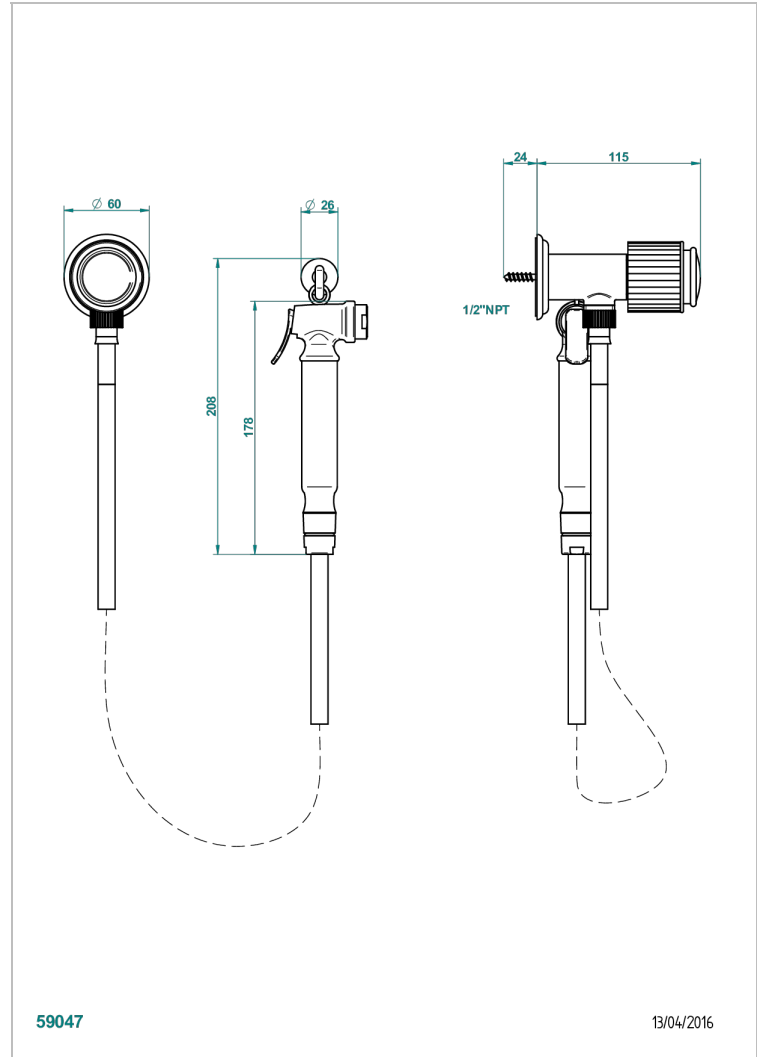

# JAIPUR METAL

A9F-5840/8US

Handheld spray bidet with hose, elbow and hook

59047

13/04/2016

## CHARACTERISTIC

- Jaipur Metal
- Handheld spray bidet with hose, elbow and hook

## AVAILABLE FINITIONS

- Chrome polished - A02
- Chrome polished / gold polished - G02
- Gold polished - F01
- Nickel polished - B01