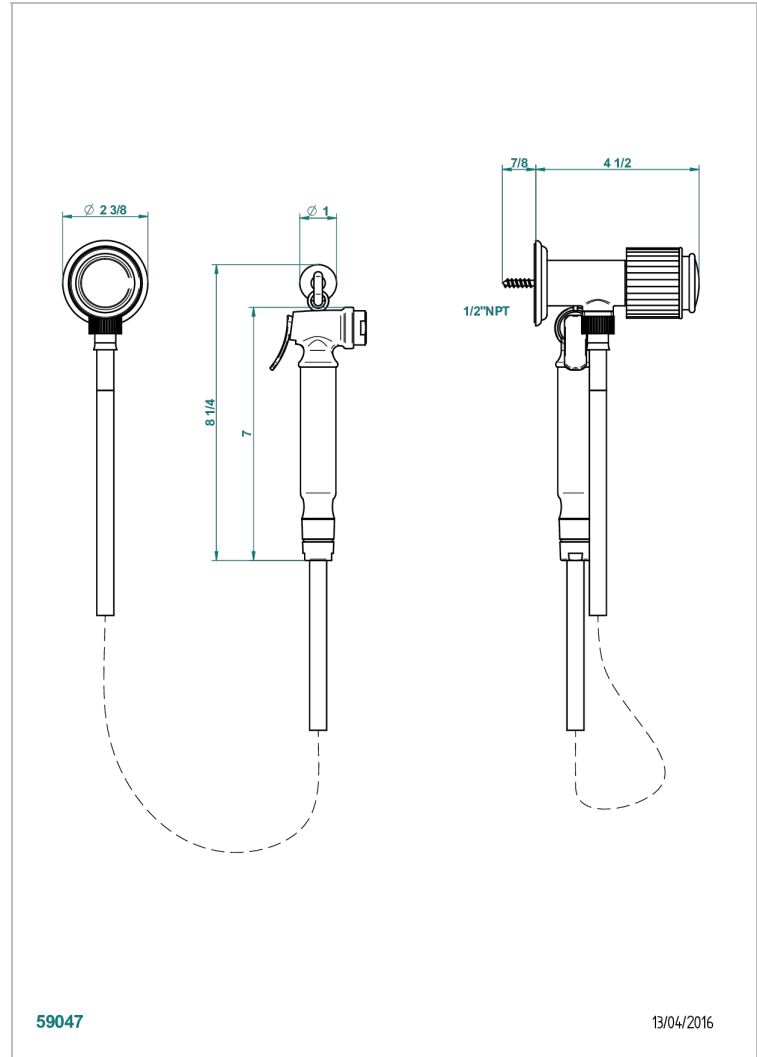

JAIPUR METAL

A9F-5840/8US

Handheld spray bidet with hose, elbow and hook

59047

13/04/2016

CHARACTERISTIC

- Jaipur Metal
- Handheld spray bidet with hose, elbow and hook

AVAILABLE FINITIONS

- Chrome polished - A02
- Chrome polished / gold polished - G02
- Gold polished - F01
- Nickel polished - B01