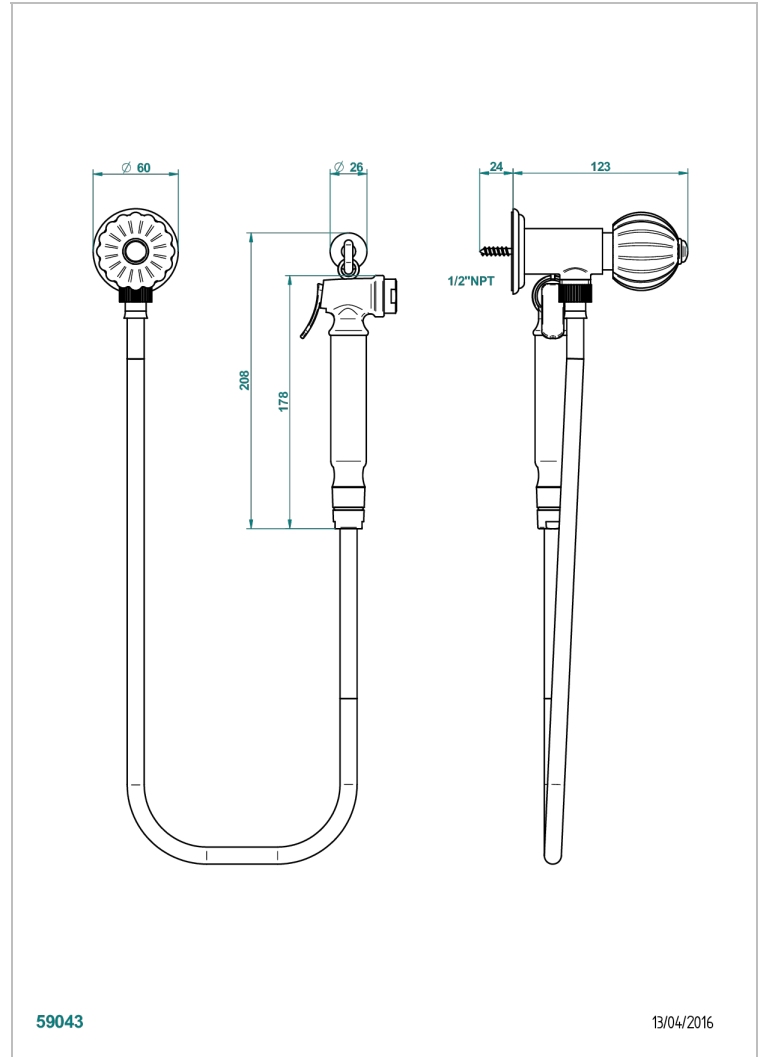

MANDARINE METAL

U1A-5840/8US

Handheld spray bidet with hose, elbow and hook

59043

13/04/2016

CHARACTERISTIC

- Mandarine Metal
- Handheld spray bidet with hose, elbow and hook

AVAILABLE FINITIONS

- Chrome polished - A02
- Chrome polished / gold polished - G02
- Gold polished - F01
- Nickel polished - B01