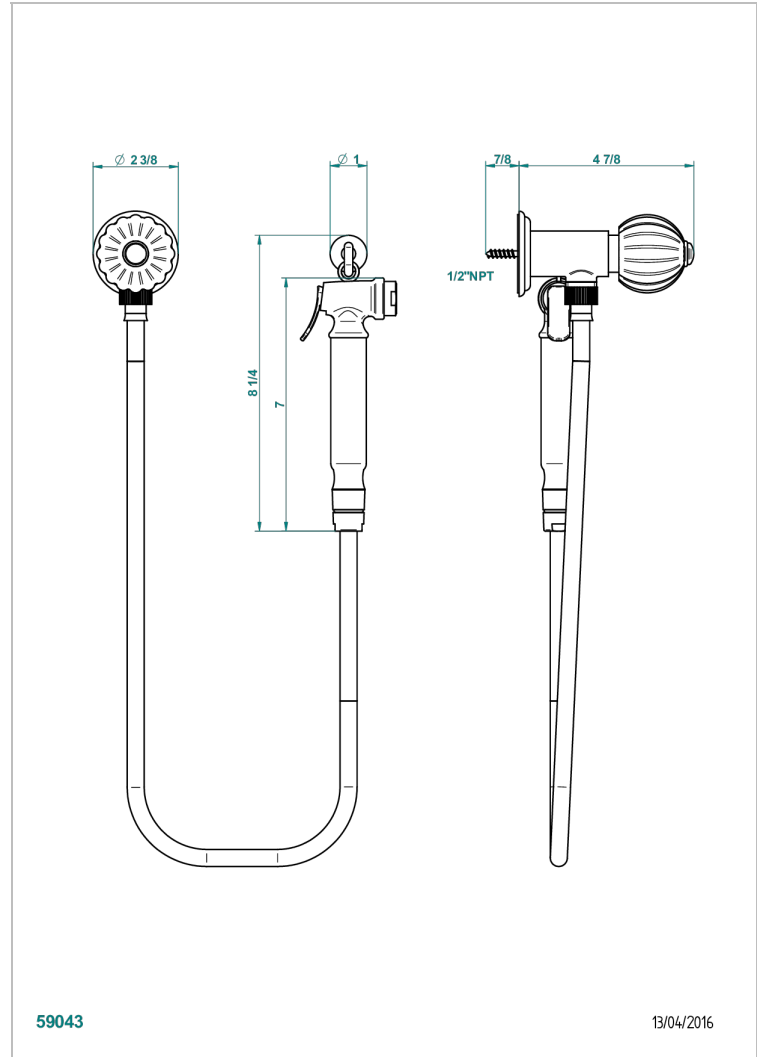

# MANDARINE METAL

U1A-5840/8US

Handheld spray bidet with hose, elbow and hook

59043

13/04/2016

## CHARACTERISTIC

- Mandarin Metal
- Handheld spray bidet with hose, elbow and hook

## AVAILABLE FINITIONS

- Chrome polished - A02
- Chrome polished / gold polished - G02
- Gold polished - F01
- Nickel polished - B01