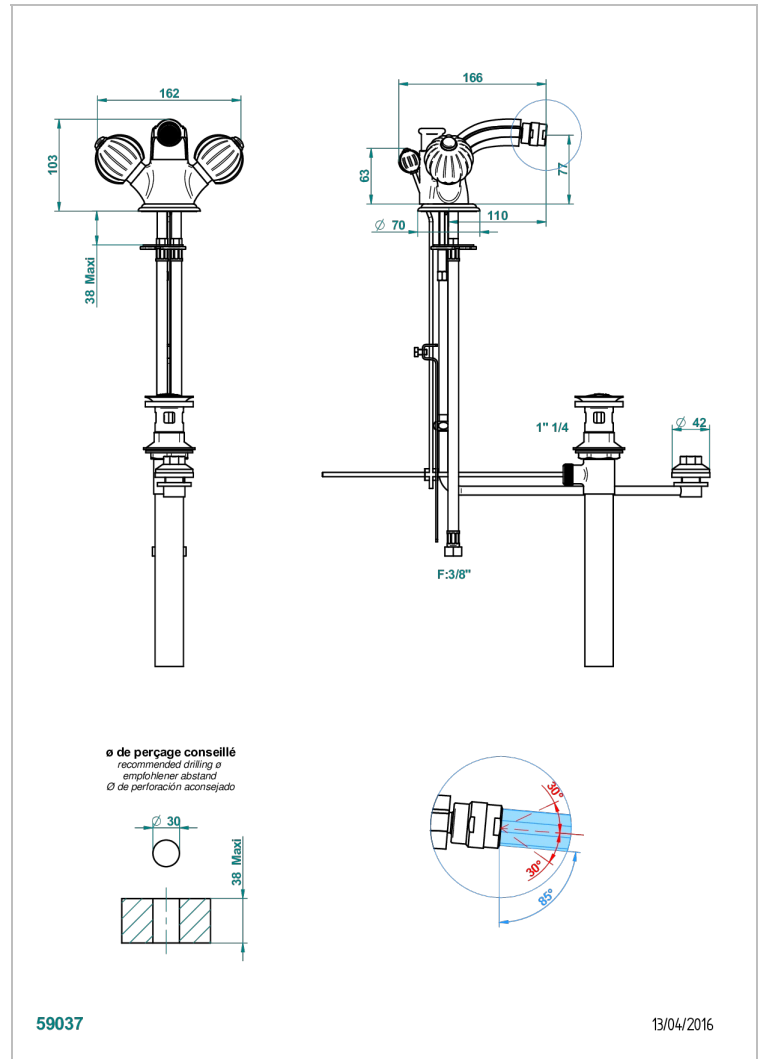

# MANDARINE METAL

U1A-3205/2US

THG<sup>®</sup>  
PARIS

Single hole 2 handle bidet faucet, integral diverter for vertical spray with drain

## CARACTERÍSTICAS

- Mandarin Metal
- Single hole 2 handle bidet faucet, integral diverter for vertical spray with drain