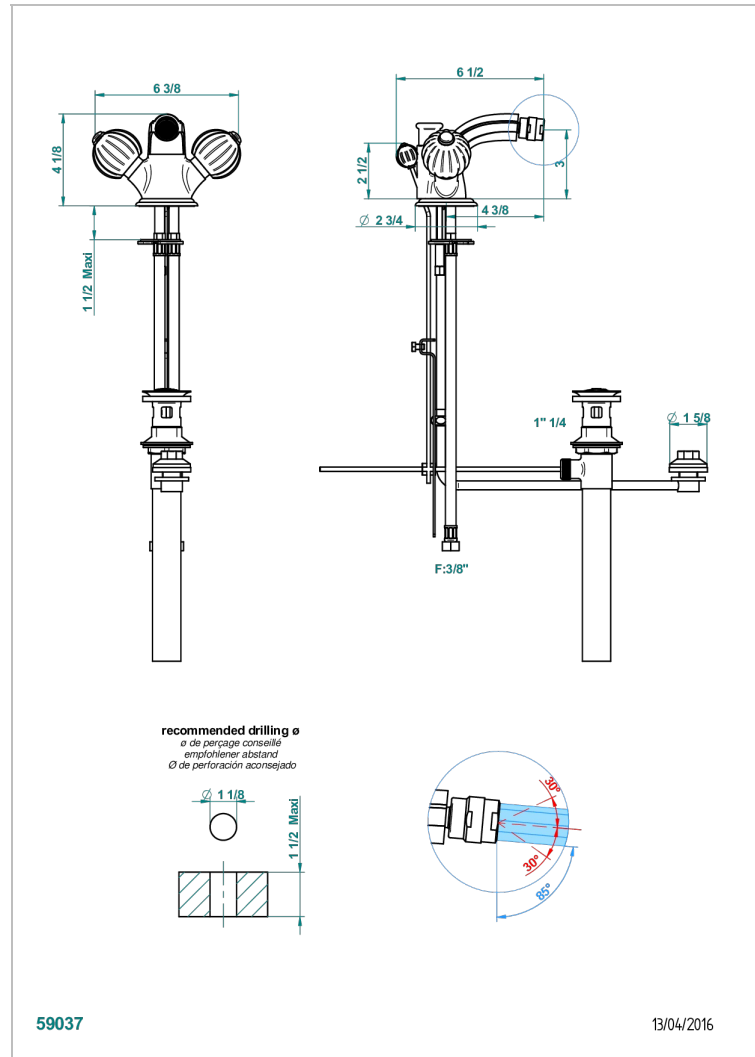

MANDARINE METAL

U1A-3205/2US

Single hole 2 handle bidet faucet, integral diverter for vertical spray with drain

THG[®]
PARIS

CARACTERÍSTICAS

- Mandarin Metal
- Single hole 2 handle bidet faucet, integral diverter for vertical spray with drain