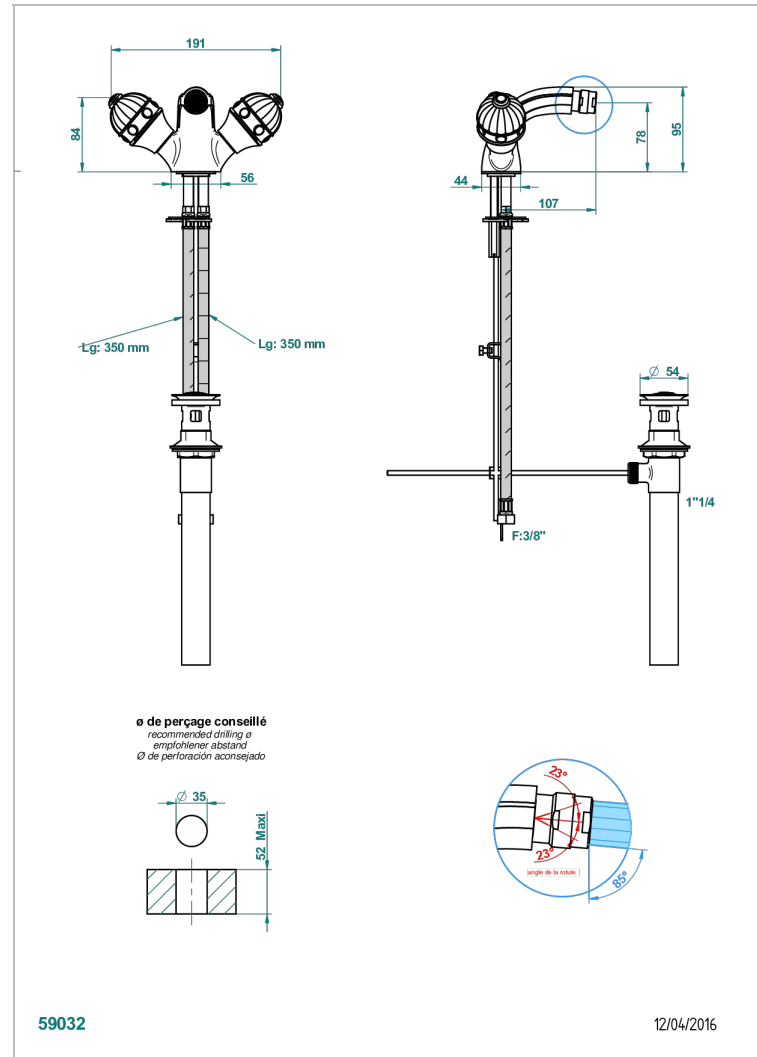

# CHEVERNY JASPE ROJO

A1U-3202/US

Single hole, 2 handlebidet faucet with drain

THG<sup>®</sup>  
PARIS