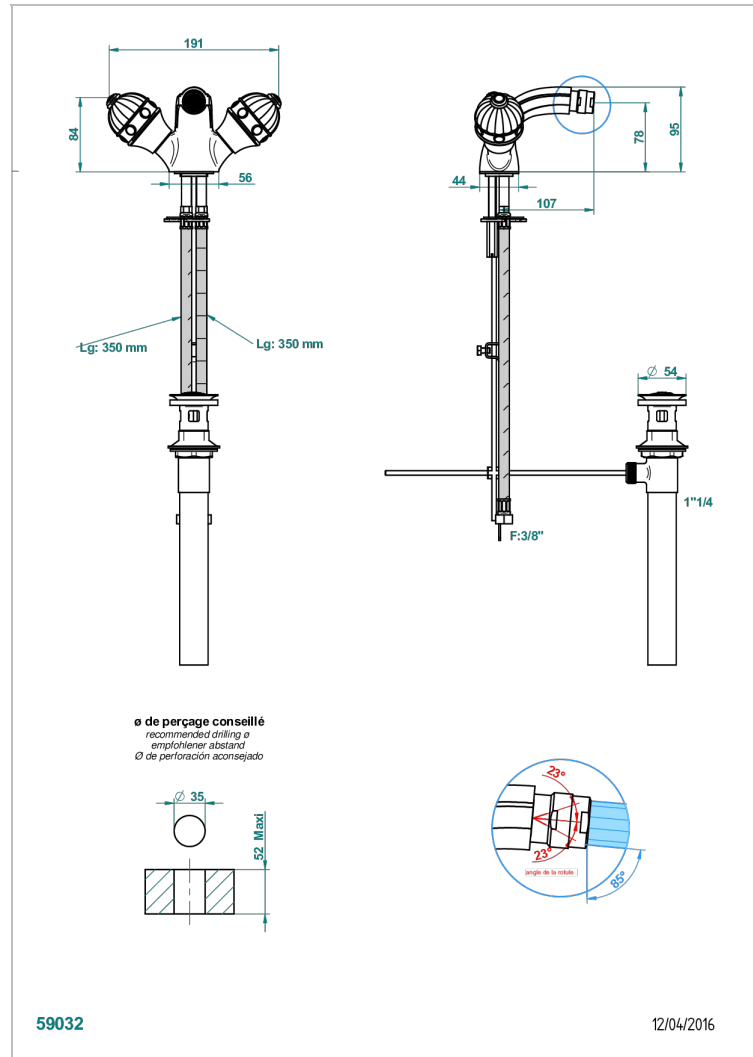

CHEVERNY RED JASPER

A1U-3202/US

Single hole bidet faucet with drain

CHARACTERISTIC

- ASME : ASME A112.18.1-2011/CSA B125.1-11

STANDARDS

AVAILABLE FINITIONS

Black ceram - D30