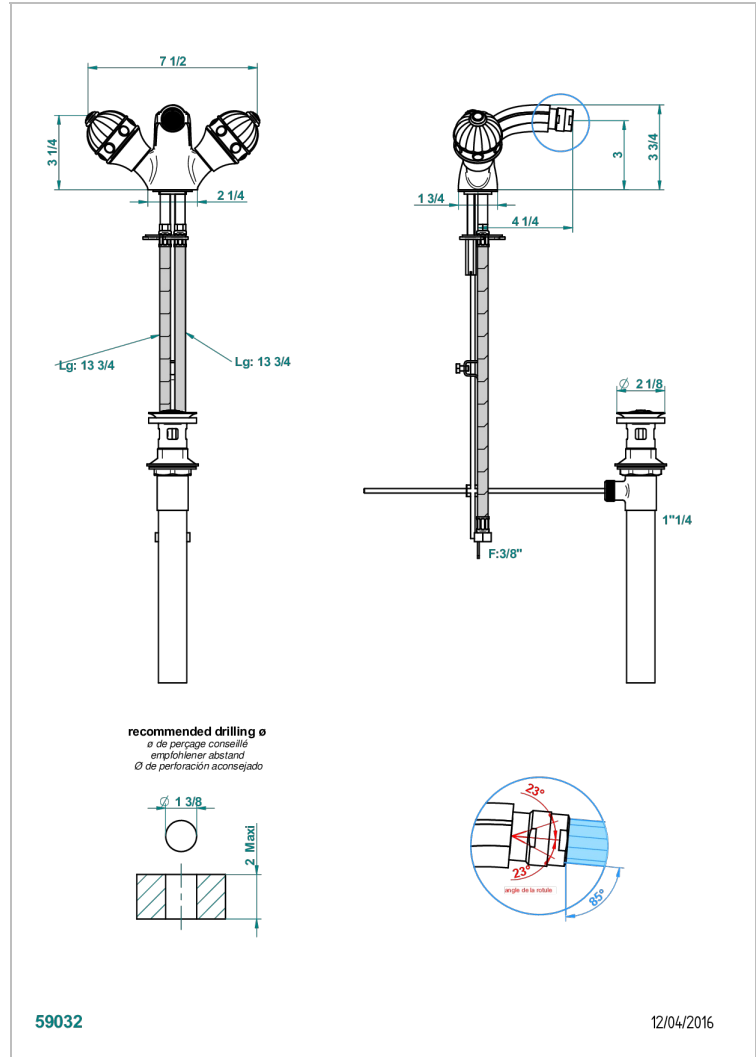

CHEVERNY RED JASPER

A1U-3202/US

Single hole bidet faucet with drain

CHARACTERISTIC

- ASME : ASME A112.18.1-2011/CSA B125.1-11

STANDARDS

AVAILABLE FINITIONS

Black ceram - D30
 Blush PVD - H62
 Brass color PVD - H49
 Brown bronze color PVD - F33
 Chrome polished - A02
 Chrome polished / gold polished - G02

Matt nickel color PVD - H56
 Nickel antique / Sovereign - H28
 Nickel color PVD - H55
 Nickel polished - B01
 Soft gold - F30
 Soft matt gold - F31

Umber PVD - H66