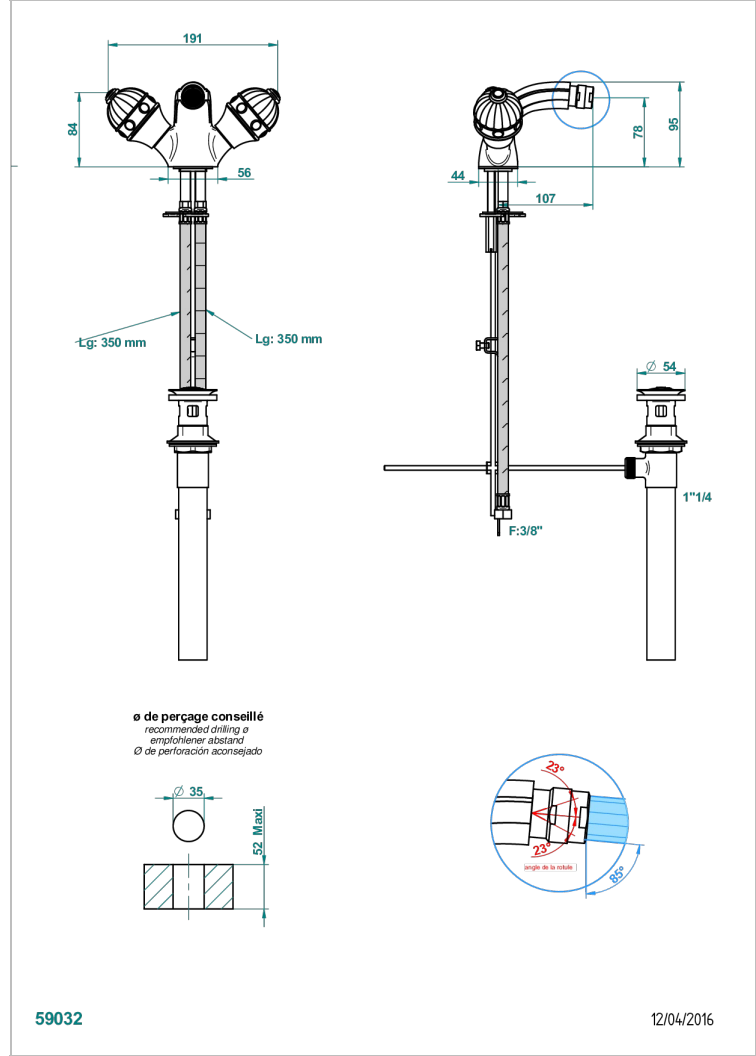

# AMBOISE JASPE ROJO

A1L-3202/US

Single hole, 2 handlebidet faucet with drain

THG<sup>®</sup>  
PARIS