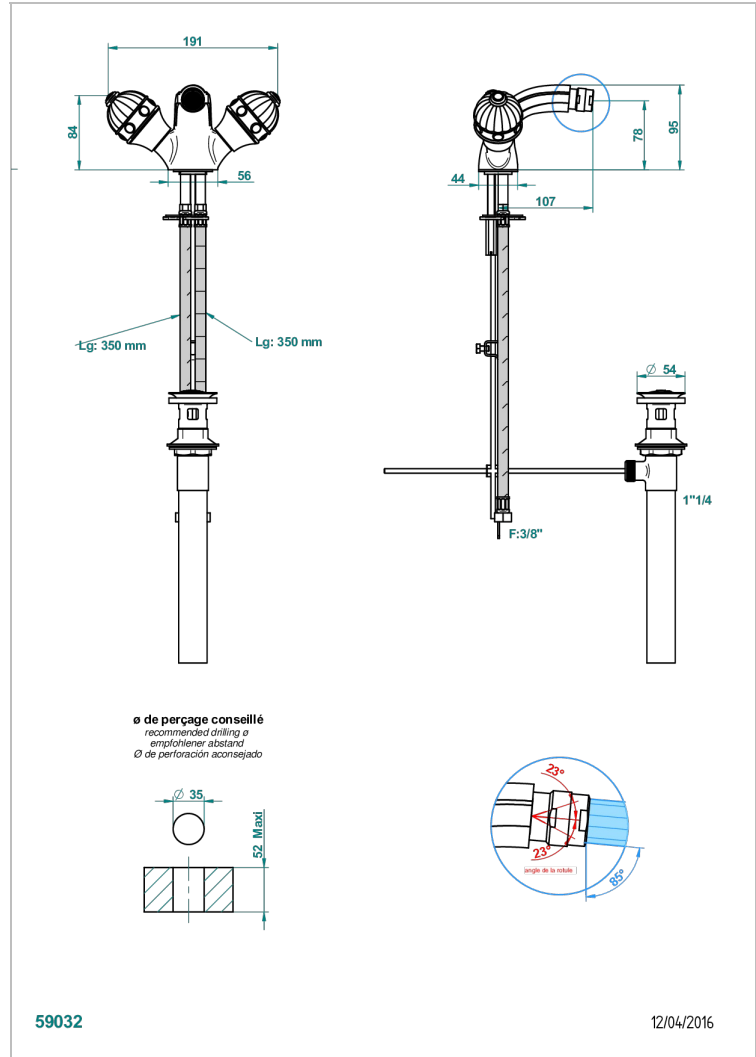

AMBOISE RED JASPER

A1L-3202/US

Single hole bidet faucet with drain

CHARACTERISTIC

- ASME : ASME A112.18.1-2011/CSA B125.1-11

STANDARDS

AVAILABLE FINITIONS

Black ceram - D30
Blush PVD - H62
Brass color PVD - H49
Brown bronze color PVD - F33
Chrome polished - A02
Chrome polished / gold polished - G02

Matt nickel color PVD - H56
Nickel antique / Sovereign - H28
Nickel color PVD - H55
Nickel polished - B01
Soft gold - F30
Soft matt gold - F31

Umber PVD - H66