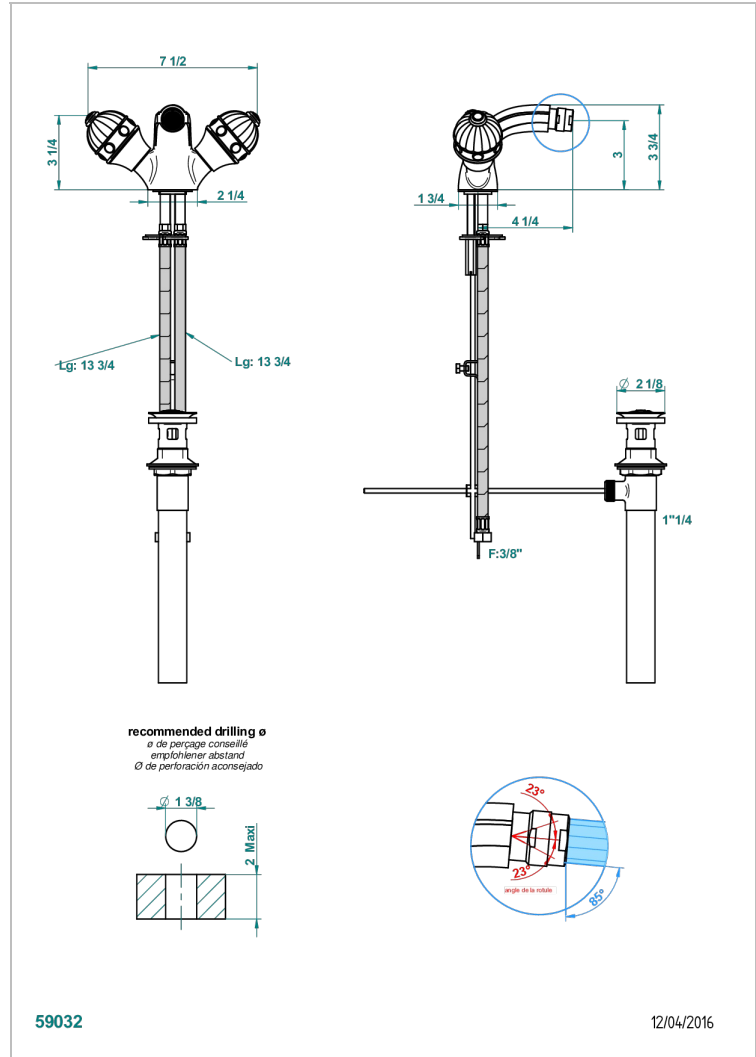

AMBOISE RED JASPER

A1L-3202/US

Single hole bidet faucet with drain

CHARACTERISTIC

- ASME : ASME A112.18.1-2011/CSA B125.1-11

STANDARDS

AVAILABLE FINITIONS

Black ceram - D30
 Blush PVD - H62
 Brass color PVD - H49
 Brown bronze color PVD - F33
 Chrome polished - A02
 Chrome polished / gold polished - G02

Matt nickel color PVD - H56
 Nickel antique / Sovereign - H28
 Nickel color PVD - H55
 Nickel polished - B01
 Soft gold - F30
 Soft matt gold - F31

Umber PVD - H66