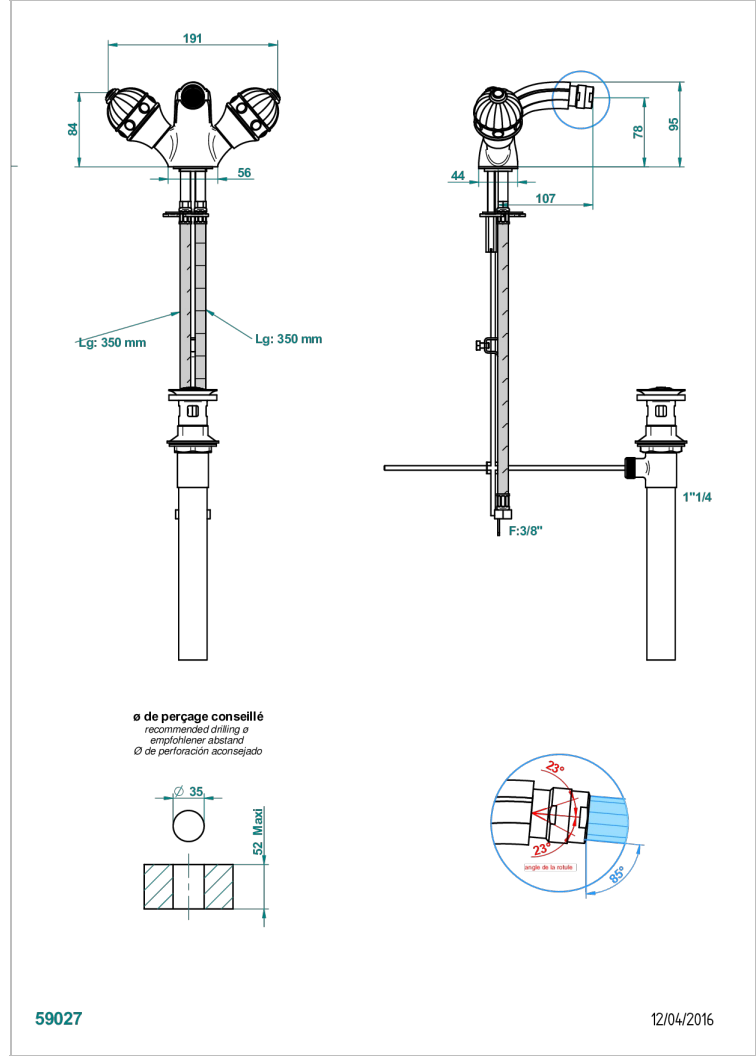

# CHEVERNY LAPIS LAZULI

A1T-3202/US

Single hole, 2 handlebidet faucet with drain

THG<sup>®</sup>  
PARIS