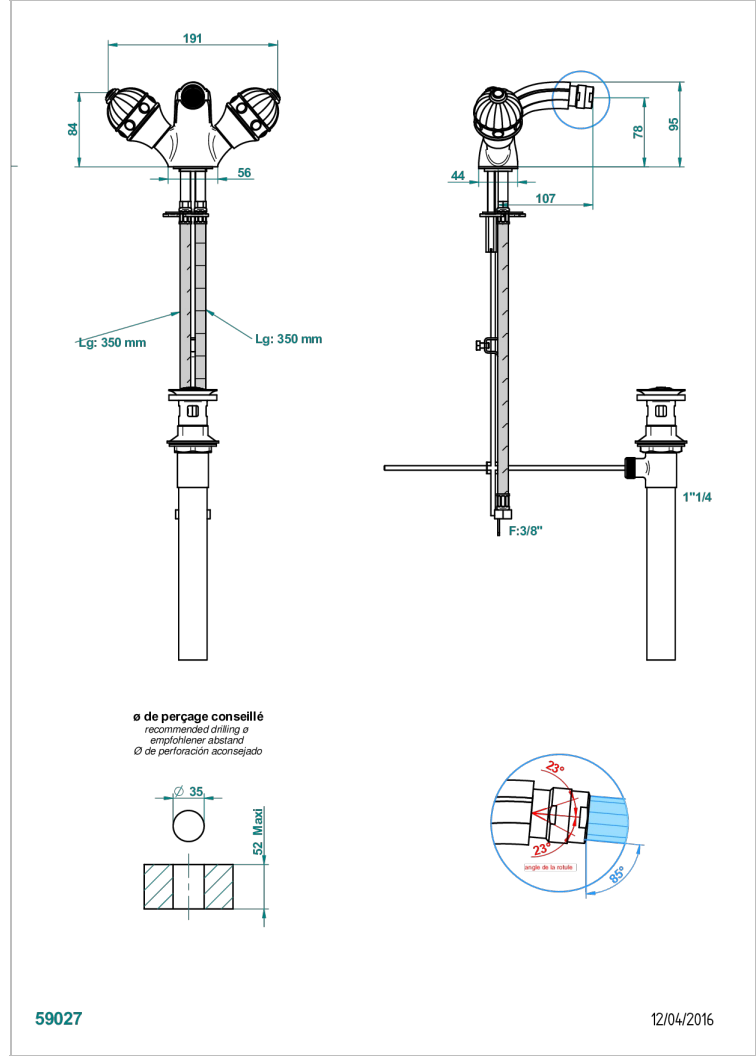

# AMBOISE LAPIS LAZULI

A1K-3202/US

Single hole bidet faucet with drain