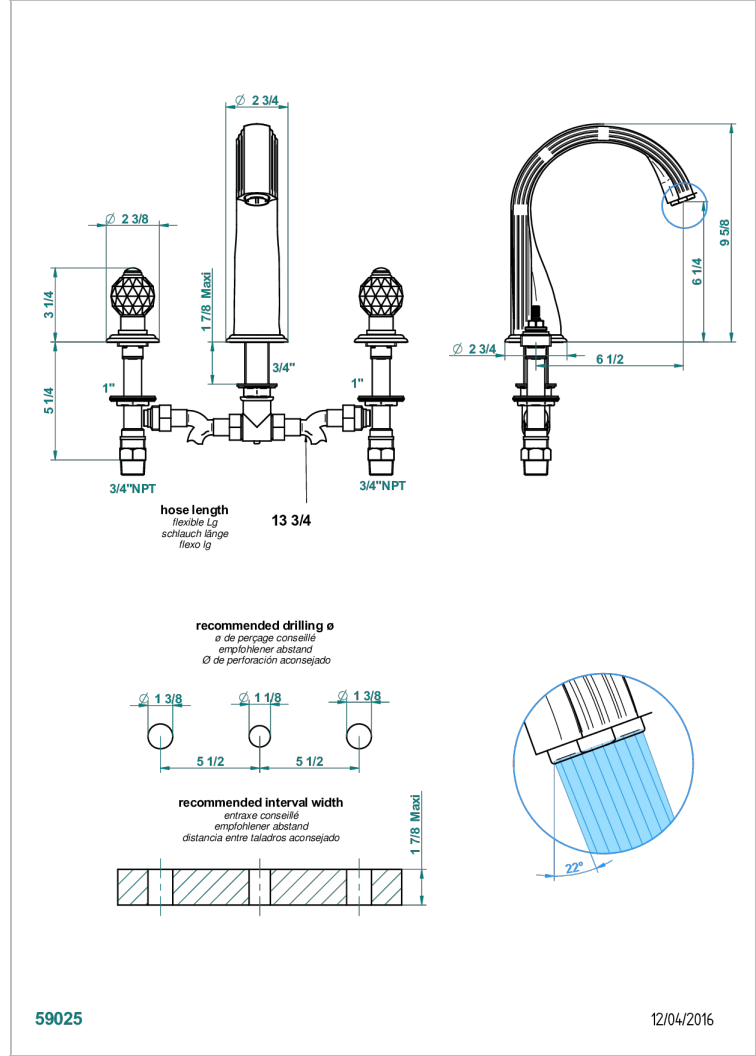

# MANDARINE CRISTALLIA DIAMANT

U1K-25SGUS

Roman tub set with 3/4" valves

THG<sup>®</sup>  
PARIS

59025

12/04/2016

## CHARACTERISTIC

- Mandarin Crystallia Diamant
- Roman tub set with 3/4" valves