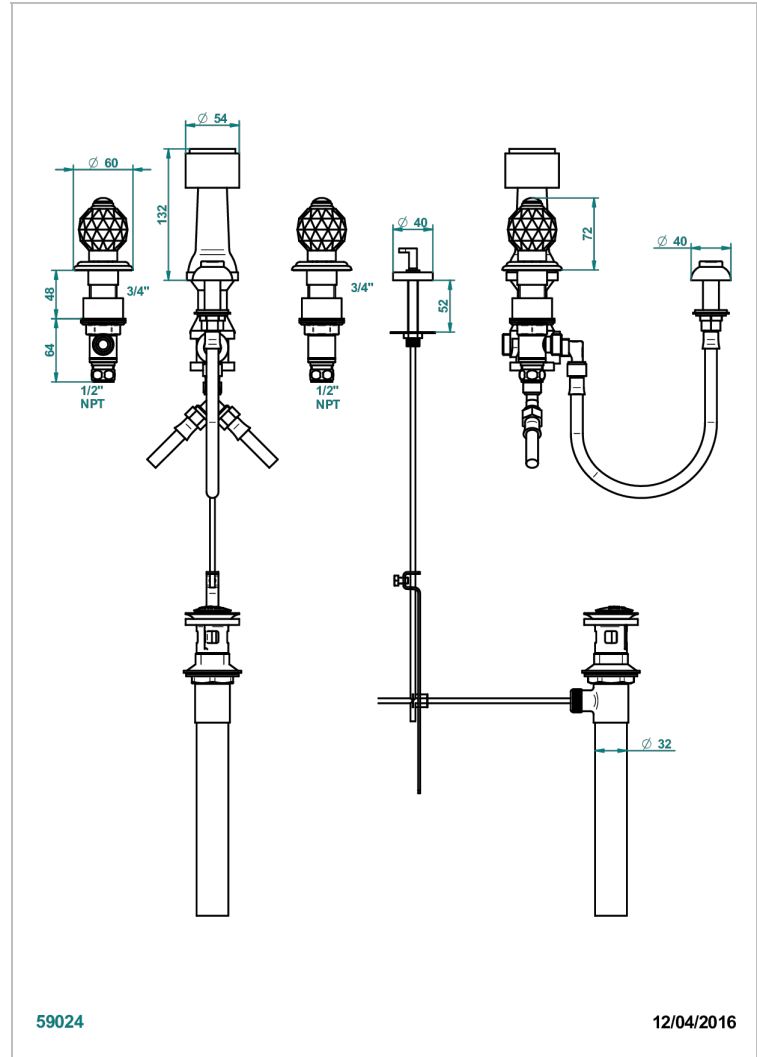

MANDARINE CRISTALLIA DIAMANT

U1K-207KA

Deck mounted 3-hole bidet with vertical spray, vacuum breaker and drain

59024

12/04/2016

CHARACTERISTIC

- ASME : ASME A112.18.1-2011/CSA B125.1-11

STANDARDS

AVAILABLE FINITIONS

Black ceram - D30
Blush PVD - H62
Brass color PVD - H49
Brown bronze color PVD - F33
Chrome polished - A02
Chrome polished / gold polished - G02

Copper antique matt, coated - H07
Gold color PVD - H52
Gold mat - F07
Gold polished - F01
Graphite PVD - H64
Light coated bronze - D01