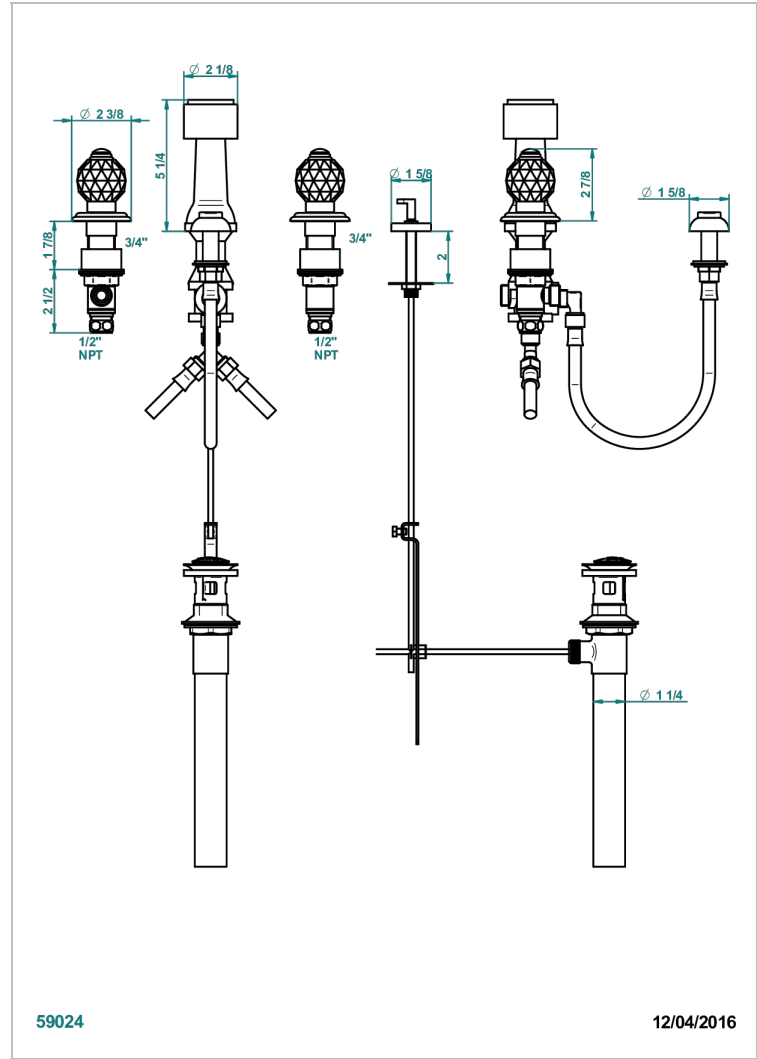

# MANDARINE CRISTALLIA DIAMANT

U1K-207KA

Deck mounted 3-hole bidet with vertical spray, vacuum breaker and drain

59024

12/04/2016