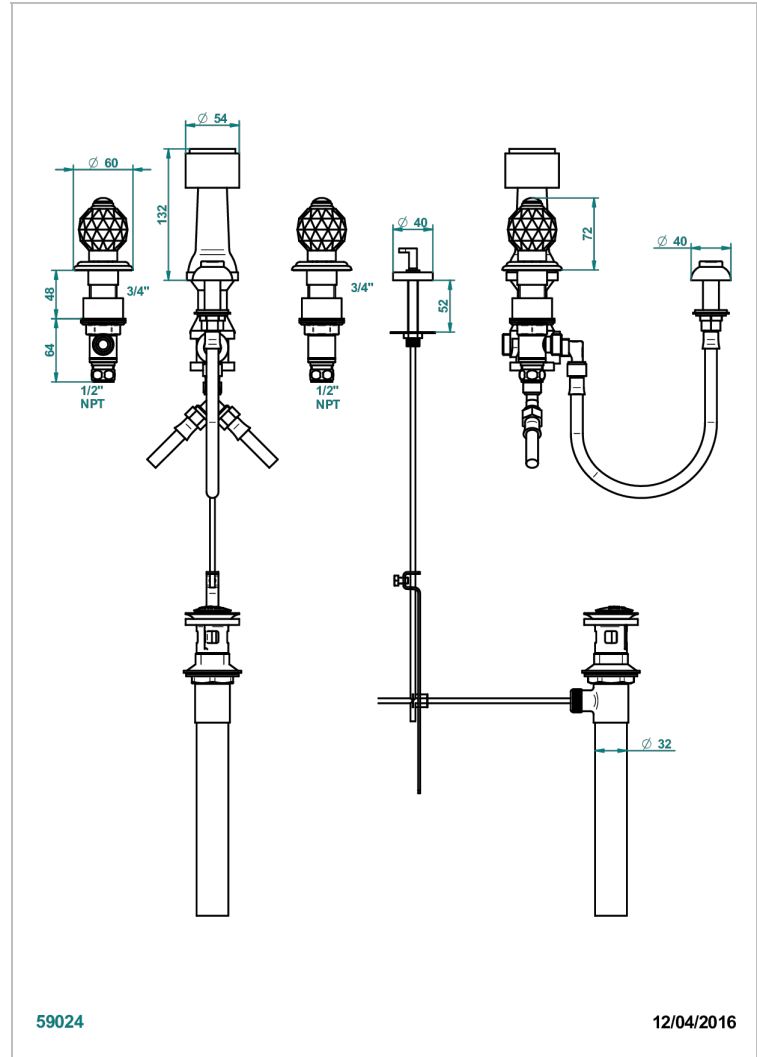

# MANDARINE CRISTALLIA DIAMANT

U1K-207KA

Bidet Faucet with vertical spray, drain and vacuum breaker, for bidet Kohler

59024

12/04/2016