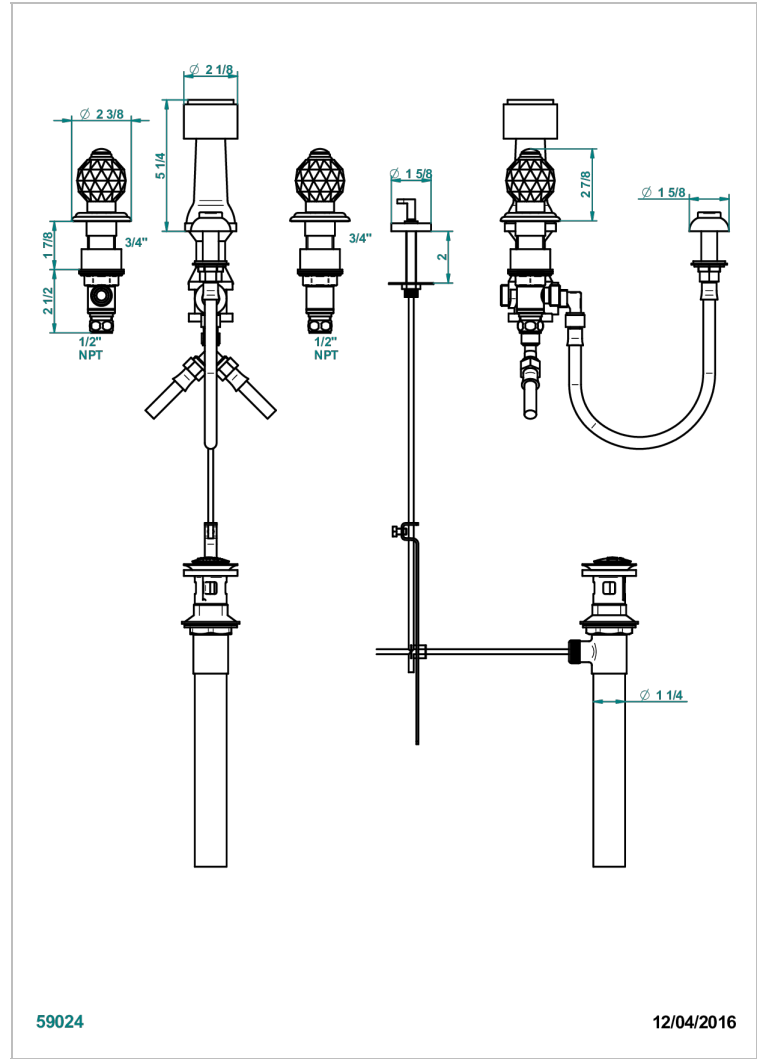

MANDARINE CRISTALLIA DIAMANT

U1K-207KA

Bidet Faucet with vertical spray, drain and vacuum breaker, for bidet Kohler

59024

12/04/2016

CHARACTERISTIC

- ASME : ASME A112.18.1-2011/CSA B125.1-11

STANDARDS

AVAILABLE FINITIONS

Antique nickel - H28
Black ceram - D30
Blush PVD - H62
Brass color PVD - H49
Brown bronze color PVD - F33
Gold color PVD - H52

Graphite PVD - H64
Lacquered light bronze - D01
Matt Umber PVD - H67
Matt blush PVD - H60
Matt brass color PVD - H50
Matt brown bronze color PVD - F34