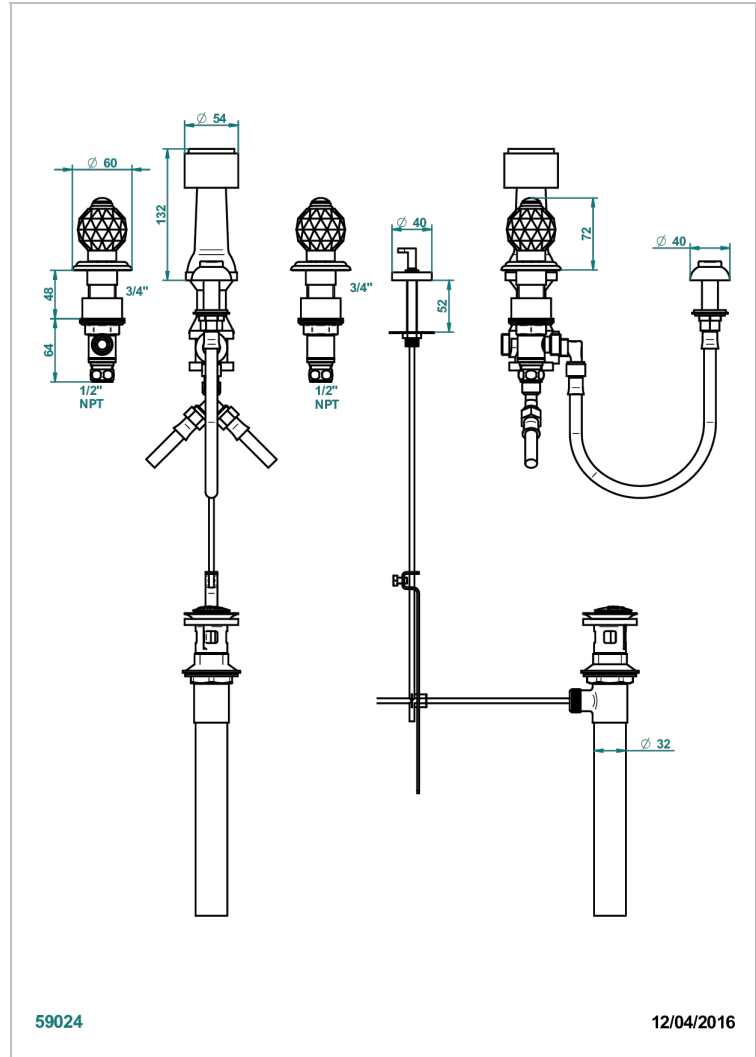

MANDARINE CRISTALLIA DIAMANT

U1K-207KA

Bidet Faucet with vertical spray, drain and vacuum breaker, for bidet Kohler

59024

12/04/2016

CHARACTERISTIC

- ASME : ASME A112.18.1-2011/CSA B125.1-11

STANDARDS

AVAILABLE FINITIONS

Antique nickel - H28
Black ceram - D30
Blush PVD - H62
Brass color PVD - H49
Brown bronze color PVD - F33
Gold color PVD - H52

Graphite PVD - H64
Lacquered light bronze - D01
Matt Umber PVD - H67
Matt blush PVD - H60
Matt brass color PVD - H50
Matt brown bronze color PVD - F34