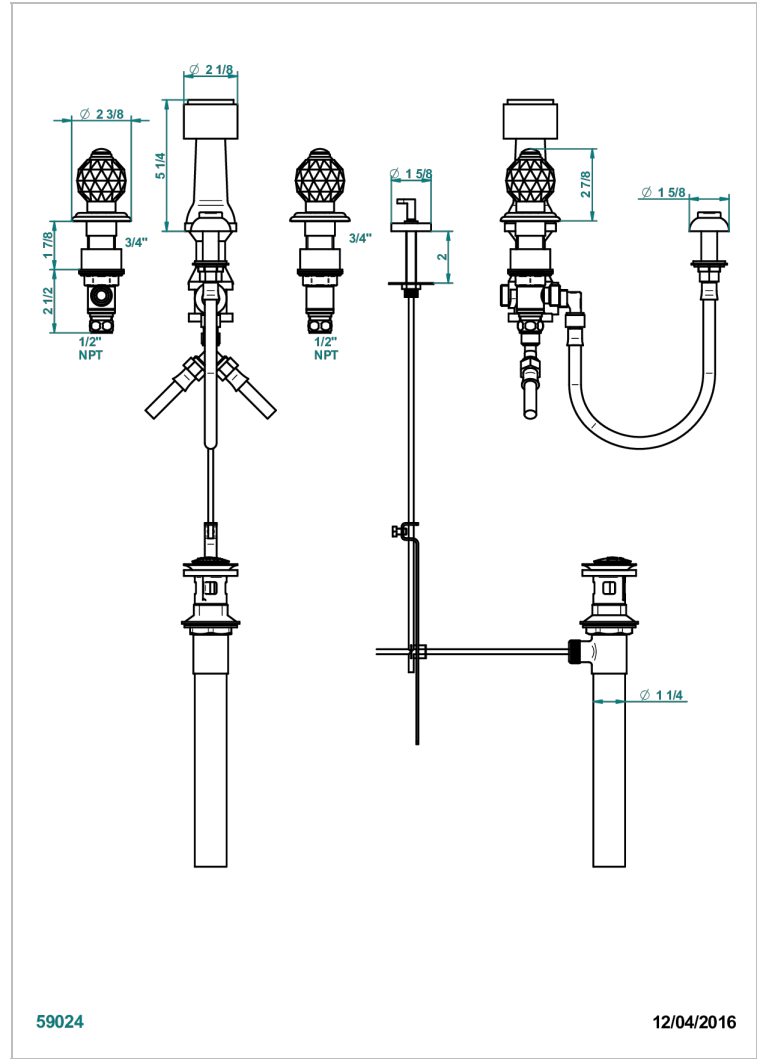

MANDARINE CRISTALLIA DIAMANT

U1K-207KA

Bidet Faucet with vertical spray, drain and vacuum breaker, for bidet Kohler

CHARACTERISTIC

- ASME : ASME A112.18.1-2011/CSA B125.1-11

STANDARDS

AVAILABLE FINITIONS

Antique nickel - H28
Black ceram - D30
Blush PVD - H62
Brass color PVD - H49
Brown bronze color PVD - F33
Gold color PVD - H52

Graphite PVD - H64
Lacquered light bronze - D01
Matt Umber PVD - H67
Matt blush PVD - H60
Matt brass color PVD - H50
Matt brown bronze color PVD - F34

Matt chrome - C02
Matt gold - F07
Matt gold color PVD - H53
Matt graphite PVD - H65
Matt nickel (color finish) - C01
Matt nickel color PVD - H56

Nickel color PVD - H55
Polished chrome (color finish) - A02
Polished chrome / Polished gold (color finish) - G02
Polished gold (color finish) - F01
Polished nickel - B01
Soft gold - F30

Soft matt gold - F31
Umber PVD - H66
Varnished matt antique red copper (color finish) - H07