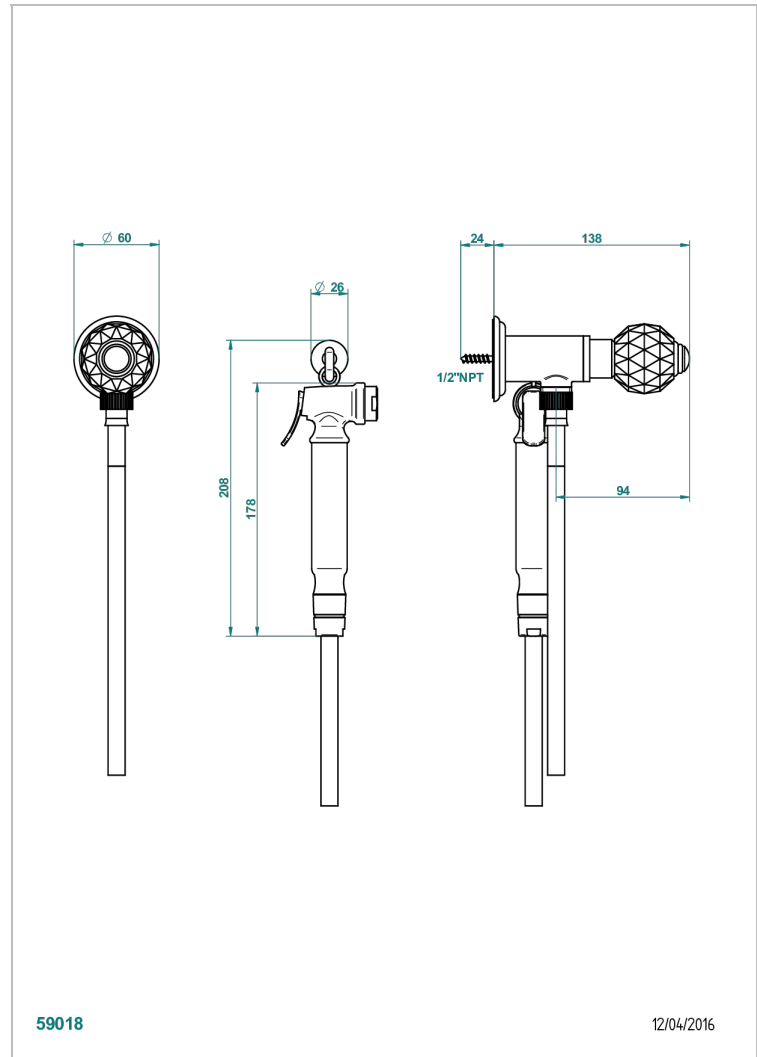

# MANDARINE CRISTALLIA DIAMANT

U1K-5840/8US

Handheld spray bidet with hose, elbow and hook

THG<sup>®</sup>  
PARIS

59018

12/04/2016

## CHARACTERISTIC

- Mandarine Cristallia Diamant
- Handheld spray bidet with hose, elbow and hook

## AVAILABLE FINITIONS

- Chrome polished - A02
- Chrome polished / gold polished - G02
- Gold polished - F01
- Nickel polished - B01