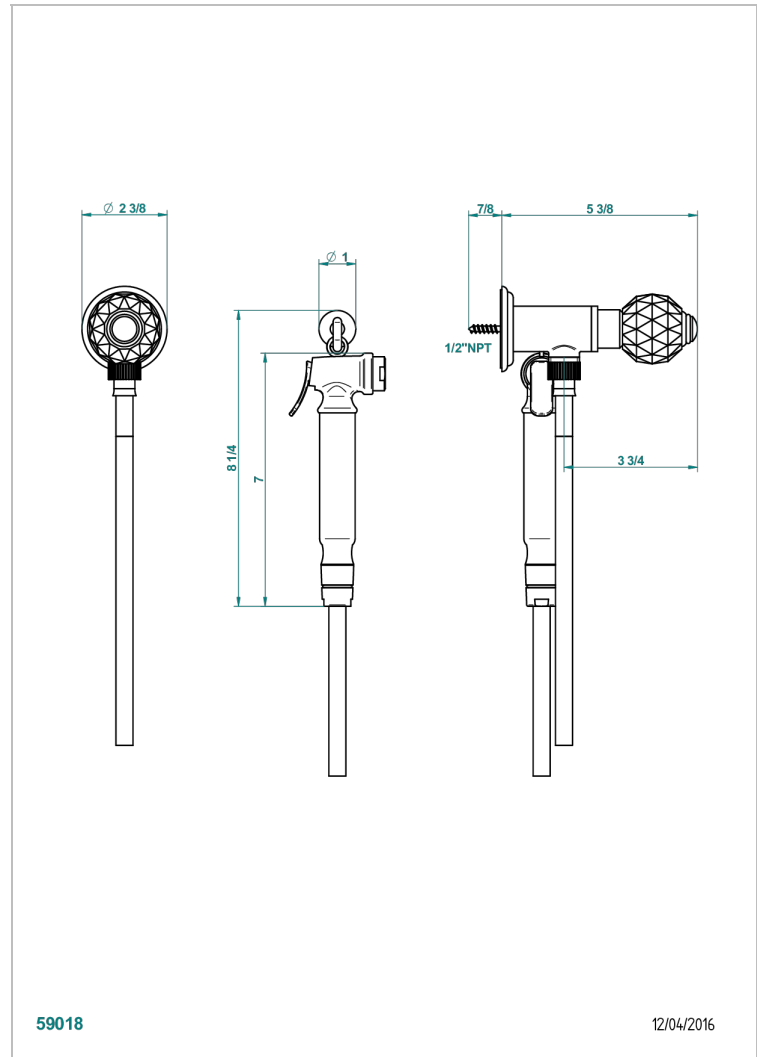

MANDARINE CRISTALLIA DIAMANT

U1K-5840/8US

Handheld spray bidet with hose, elbow and hook

THG[®]
PARIS

59018

12/04/2016

CHARACTERISTIC

- Mandarine Cristallia Diamant
- Handheld spray bidet with hose, elbow and hook

AVAILABLE FINITIONS

Chrome polished - A02
Chrome polished / gold polished - G02
Gold polished - F01
Nickel polished - B01