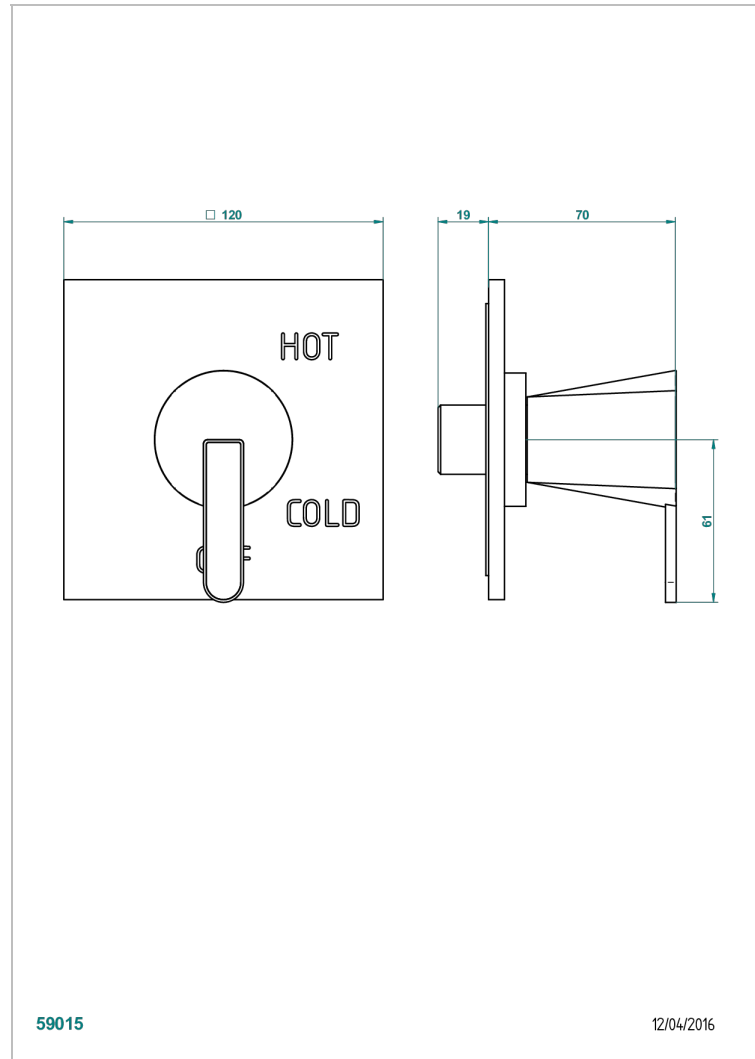

METAMORPHOSE CARBON

G6C-320B

Trim for pressure balance valve

THG[®]
PARIS

CHARACTERISTIC

- Métamorphose Carbon
- Trim for pressure balance valve

RELATED SKU'S

- Ref. G00-320A 1/2 " Pressure balance valve