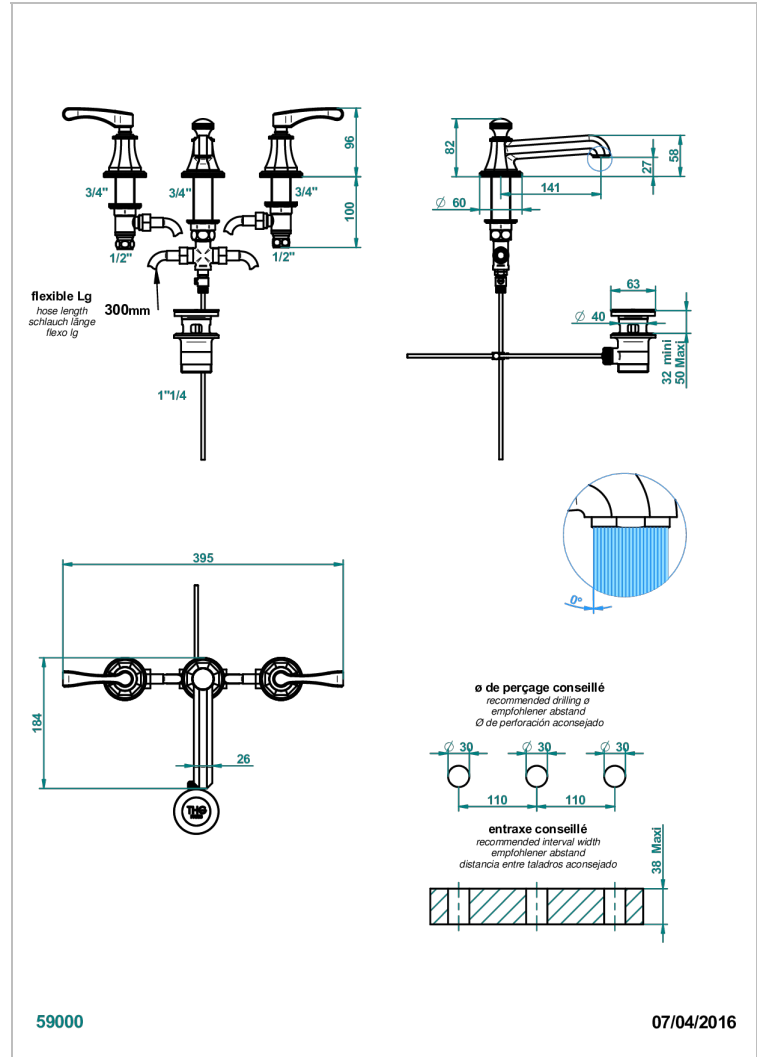

ART DECO WITH LEVER

A55-151/W

Rim mounted 3-hole basin mixer with waste - WRAS approved

CHARACTERISTIC

- WRAS : 2109367

STANDARDS

TECHNICAL SPECS

- Recommandé : 3 bars (max. 5 bars) - Advised : 43,5 psi (max. 72 psi)
- 8,3 l/min à 3 bars (2.2 gpm at 43.5 psi)

AVAILABLE FINITIONS

Antique nickel - H28
Black ceram - D30
Blush PVD - H62
Brass color PVD - H49
Brown bronze color PVD - F33
Gold color PVD - H52

Graphite PVD - H64
Lacquered light bronze - D01
Matt Umber PVD - H67
Matt blush PVD - H60
Matt brass color PVD - H50
Matt brown bronze color PVD - F34