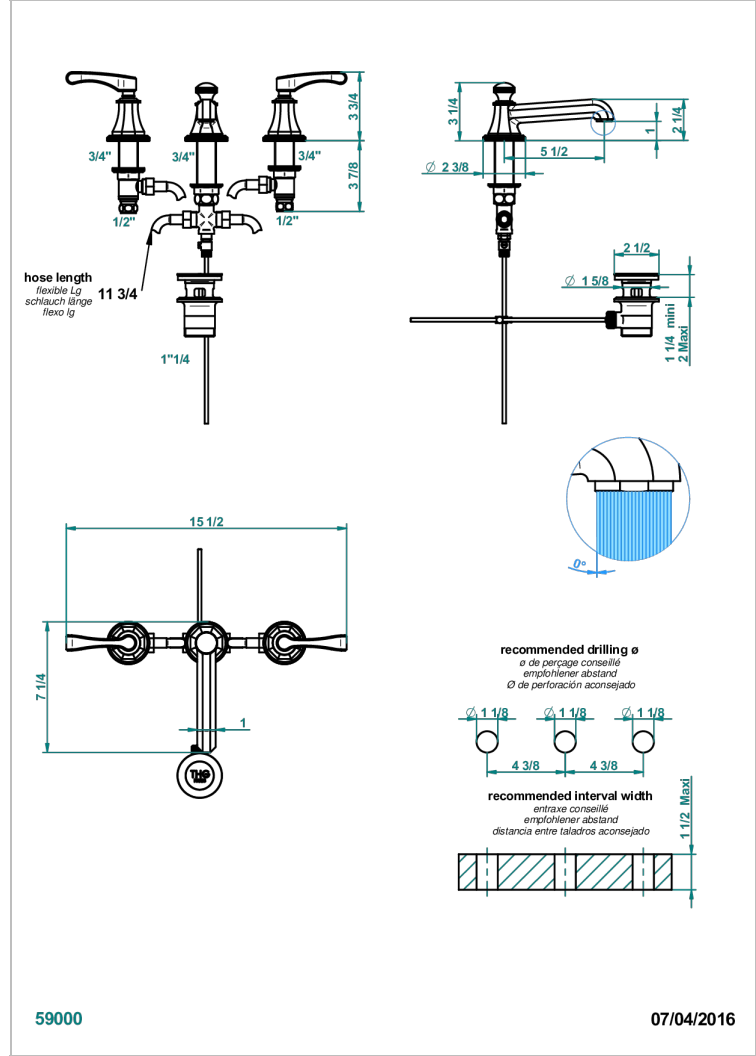

ART DECO WITH LEVER

A55-151/W

Rim mounted 3-hole basin mixer with waste - WRAS approved

CHARACTERISTIC

- WRAS : 2109367

TECHNICAL SPECS

- Recommandé : 3 bars (max. 5 bars) - Advised : 43,5 psi (max. 72 psi)
- 8,3 l/min à 3 bars (2.2 gpm at 43.5 psi)

STANDARDS

AVAILABLE FINITIONS

Antique nickel - H28	Graphite PVD - H64	Matt chrome - C02	Natural smoked Brass - A13	Soft gold - F30
Black ceram - D30	Lacquered light bronze - D01	Matt gold - F07	Nickel color PVD - H55	Soft matt gold - F31
Blush PVD - H62	Matt Umber PVD - H67	Matt gold color PVD - H53	Polished chrome (color finish) - A02	Umber PVD - H66
Brass color PVD - H49	Matt blush PVD - H60	Matt graphite PVD - H65	Polished chrome / Polished gold (color finish) - G02	Varnished matt antique red copper (color finish) - H07
Brown bronze color PVD - F33	Matt brass color PVD - H50	Matt nickel (color finish) - C01	Polished gold (color finish) - F01	
Gold color PVD - H52	Matt brown bronze color PVD - F34	Matt nickel color PVD - H56	Polished nickel - B01	