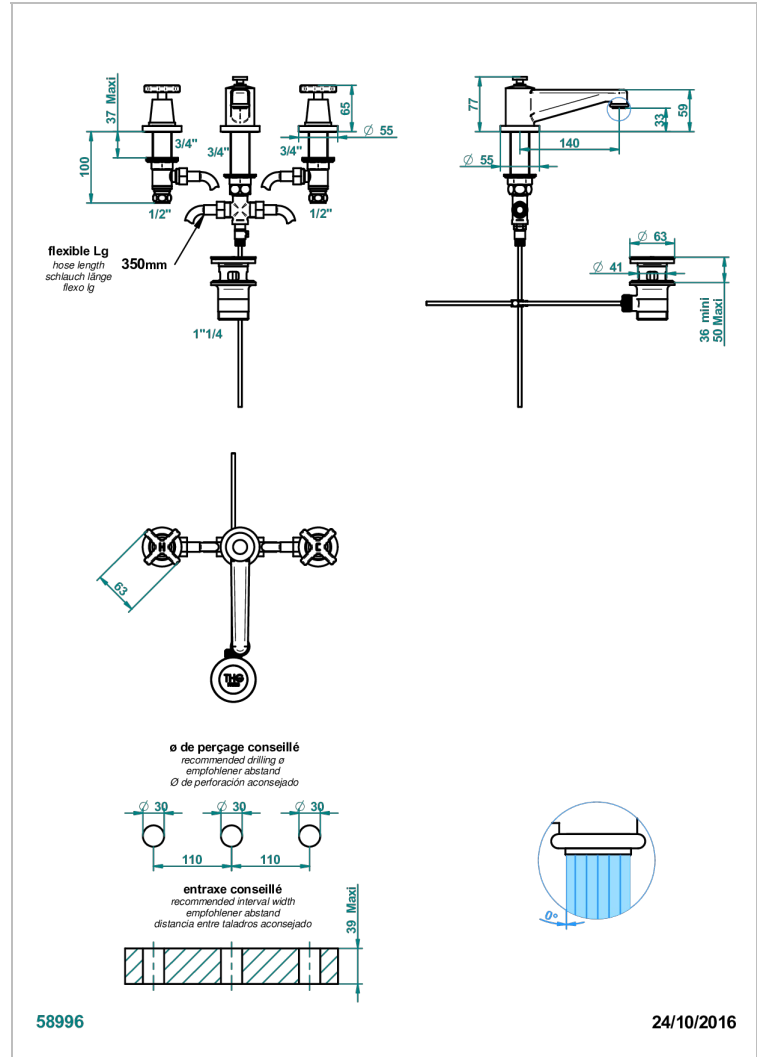

# SPIRIT

G69-151/W

Rim mounted 3-hole basin mixer with waste - WRAS approved

## CHARACTERISTIC

- WRAS : 2109366