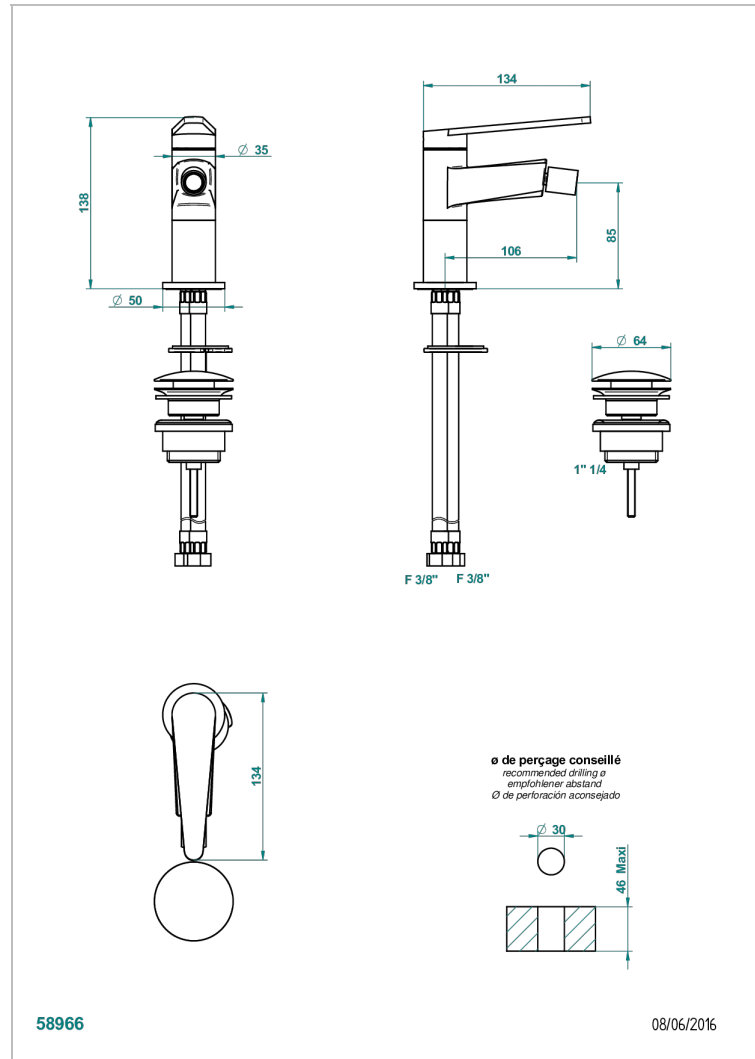

METAMORPHOSE WITH LEVER

G6B-6504

Single lever bidet mixer with waste

THG[®]
PARIS

CHARACTERISTIC

- ACS : 19ACCLY246

STANDARDS

AVAILABLE FINITIONS

Umber PVD - H66
Varnished matt antique red copper (color finish) - H07