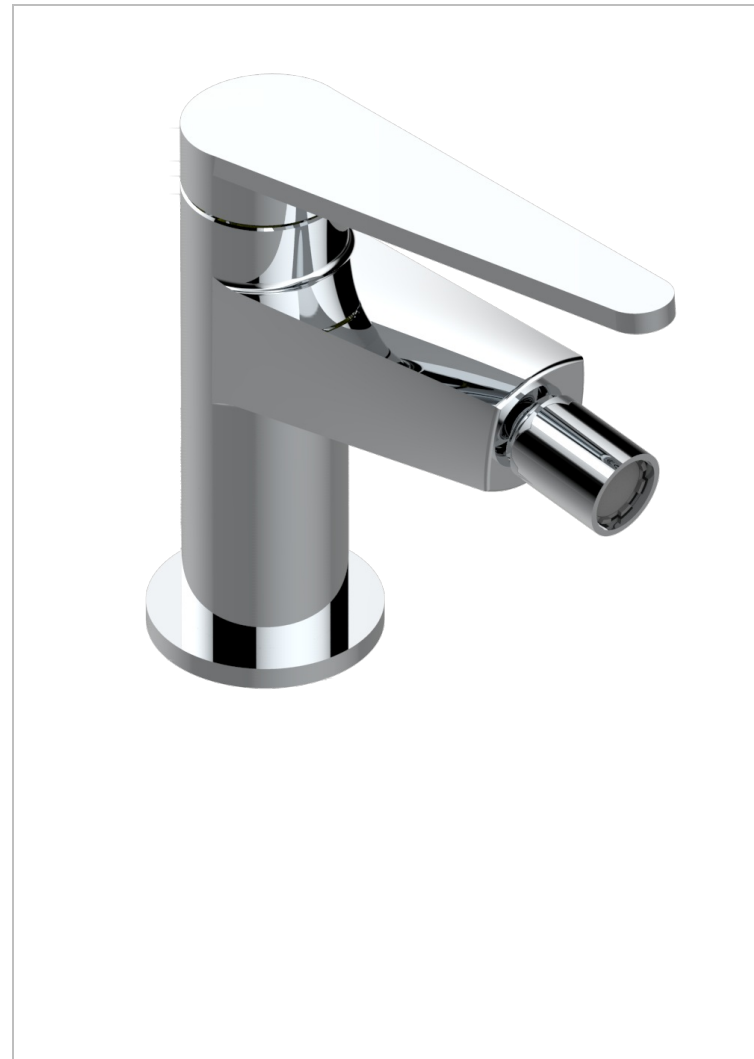

METAMORPHOSE WITH LEVER

G6B-6504

Single lever bidet mixer with waste

THG[®]
PARIS

CHARACTERISTIC

- ACS : 19ACCLY246

STANDARDS

AVAILABLE FINITIONS

Antique nickel - H28
Black ceram - D30
Blush PVD - H62
Brass color PVD - H49
Brown bronze color PVD - F33
Gold color PVD - H52

Graphite PVD - H64
Lacquered light bronze - D01
Matt Umber PVD - H67
Matt blush PVD - H60
Matt brass color PVD - H50
Matt brown bronze color PVD - F34

Umber PVD - H66
Varnished matt antique red copper (color finish) - H07