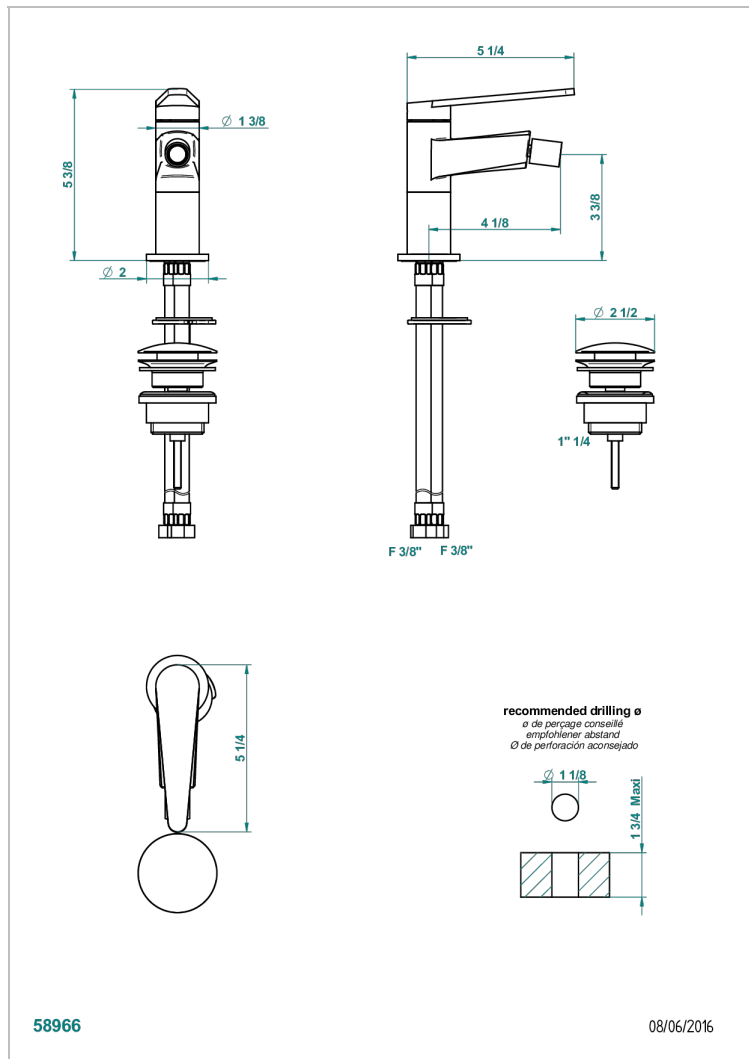

METAMORPHOSE WITH LEVER

G6B-6504

Single lever bidet mixer with waste

CHARACTERISTIC

- ACS : 19ACCLY246

STANDARDS

AVAILABLE FINITIONS

Antique nickel - H28
Black ceram - D30
Blush PVD - H62
Brass color PVD - H49
Brown bronze color PVD - F33
Gold color PVD - H52

Graphite PVD - H64
Lacquered light bronze - D01
Matt Umber PVD - H67
Matt blush PVD - H60
Matt brass color PVD - H50
Matt brown bronze color PVD - F34

Matt chrome - C02
Matt gold - F07
Matt gold color PVD - H53
Matt graphite PVD - H65
Matt nickel (color finish) - C01
Matt nickel color PVD - H56

Nickel color PVD - H55
Polished chrome (color finish) - A02
Polished gold (color finish) - F01
Polished nickel - B01
Soft gold - F30
Soft matt gold - F31

Umber PVD - H66
Varnished matt antique red copper (color finish) - H07