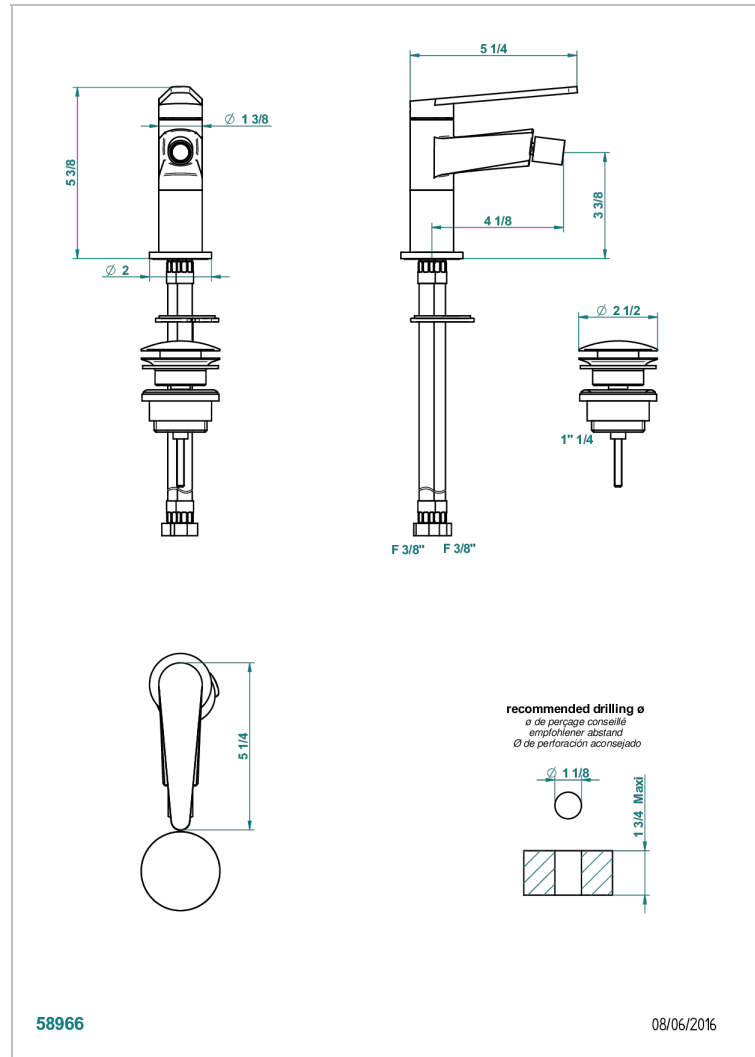

METAMORPHOSE WITH LEVER

G6B-6504

Single lever bidet mixer with waste

CHARACTERISTIC

- ACS : 19ACCLY246

STANDARDS

AVAILABLE FINITIONS

Antique nickel - H28
Black ceram - D30
Blush PVD - H62
Brass color PVD - H49
Brown bronze color PVD - F33
Gold color PVD - H52

Nickel color PVD - H55
Polished chrome (color finish) - A02
Polished gold (color finish) - F01
Polished nickel - B01
Soft gold - F30
Soft matt gold - F31

Umber PVD - H66
Varnished matt antique red copper (color finish) - H07