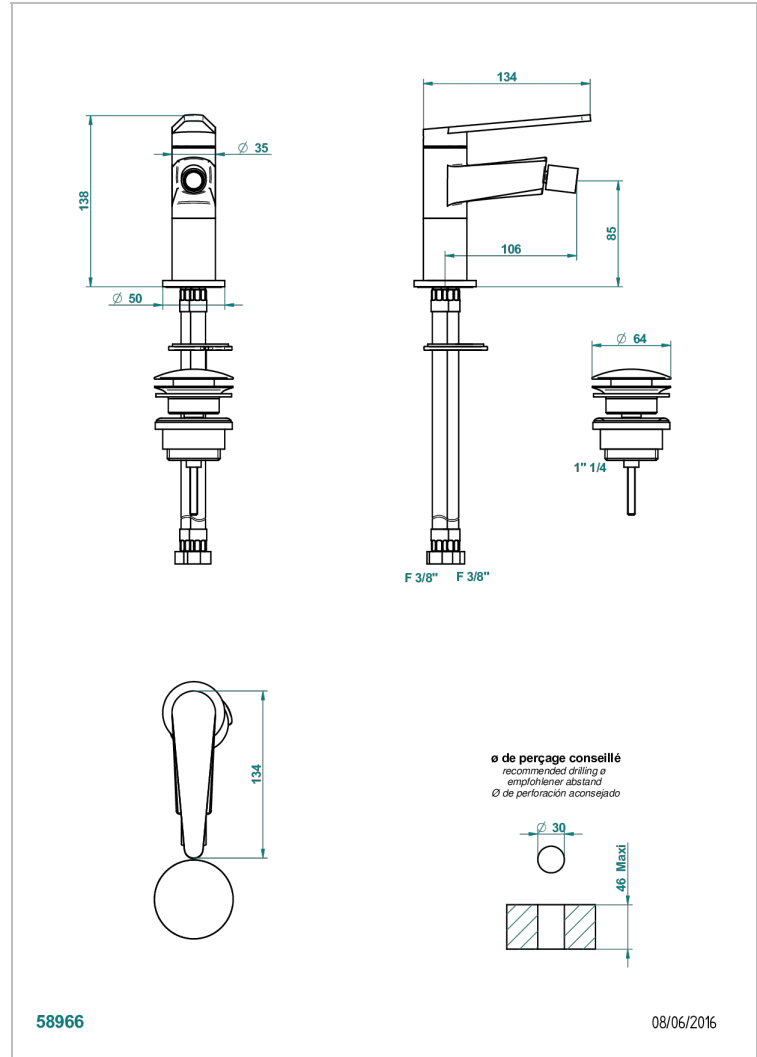

METAMORPHOSE WITH LEVER

G6B-6504

Single lever bidet mixer with waste

THG[®]
PARIS

CHARACTERISTIC

- ACS : 19ACCLY246

STANDARDS

AVAILABLE FINITIONS

Umber PVD - H66
Varnished matt antique red copper (color finish) - H07