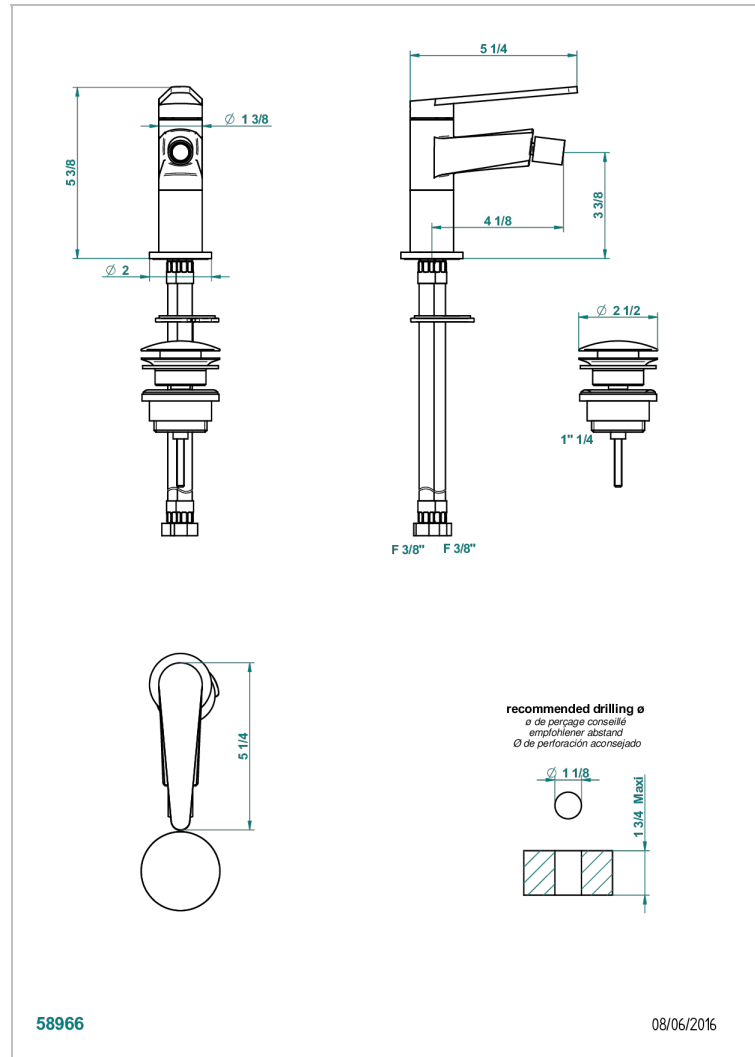

# METAMORPHOSE WITH LEVER

G6B-6504

Single lever bidet mixer with waste

## CHARACTERISTIC

- ACS : 19ACCLY246