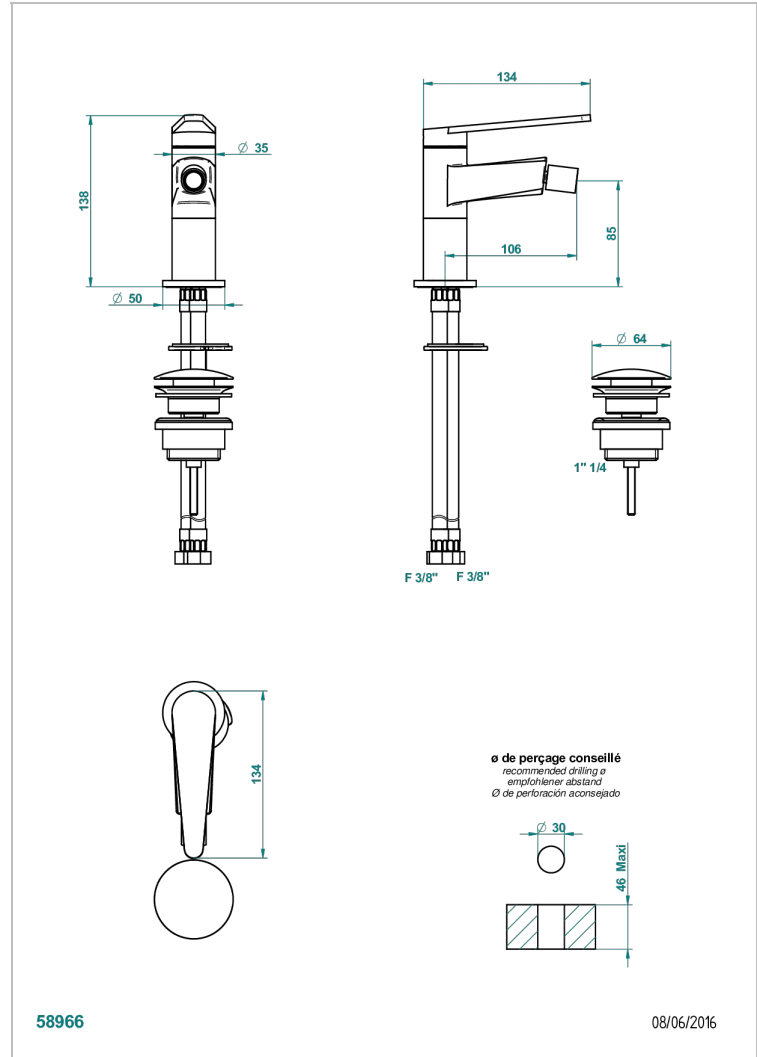

METAMORPHOSE

G6A-6504

Single lever bidet mixer with waste

CHARACTERISTIC

- ACS : 19ACCLY246

STANDARDS

AVAILABLE FINITIONS

Antique nickel - H28
Black ceram - D30
Blush PVD - H62
Brass color PVD - H49
Brown bronze color PVD - F33
Gold color PVD - H52

Nickel color PVD - H55
Polished chrome (color finish) - A02
Polished gold (color finish) - F01
Polished nickel - B01
Soft gold - F30
Soft matt gold - F31

Umber PVD - H66
Varnished matt antique red copper
(color finish) - H07