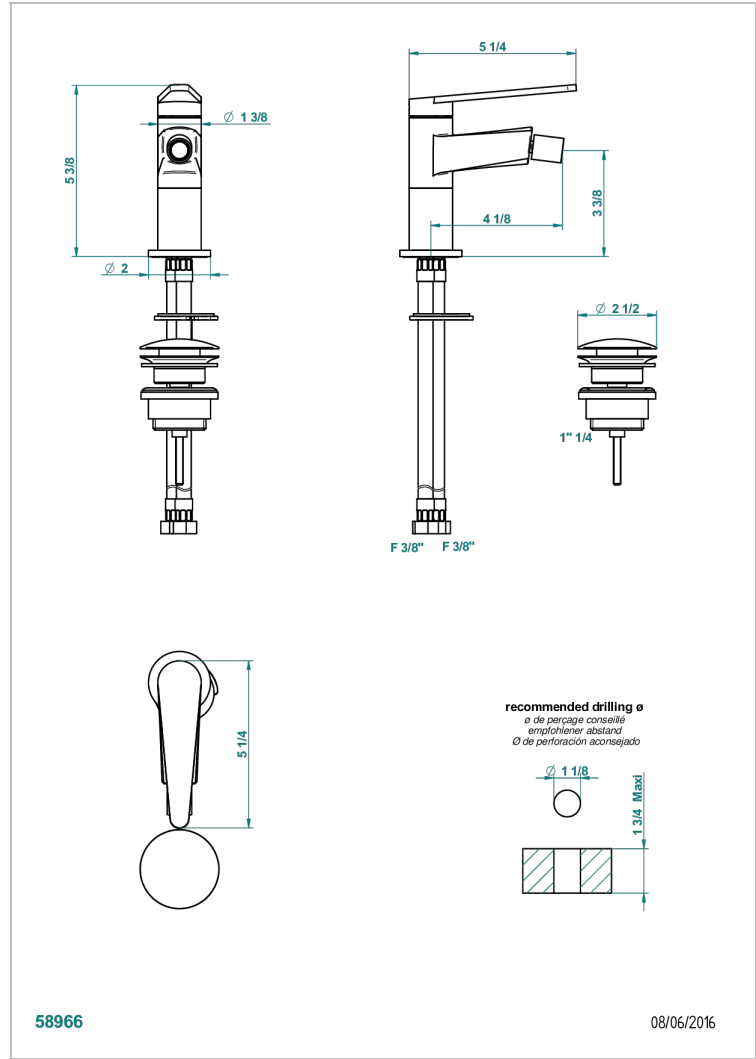

# METAMORPHOSE

G6A-6504

Single lever bidet mixer with waste

THG<sup>®</sup>  
PARIS

## CHARACTERISTIC

- ACS : 19ACCLY246

- Umber PVD - H66
- Varnished matt antique red copper (color finish) - H07