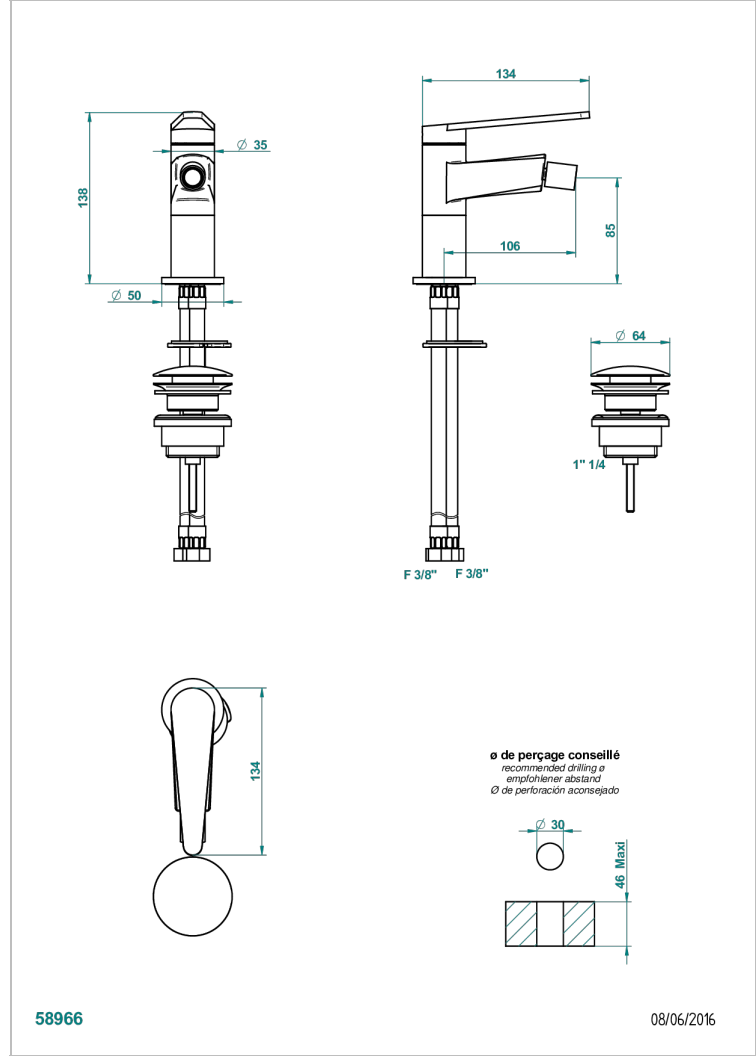

# METAMORPHOSE

G6A-6504

Single lever bidet mixer with waste