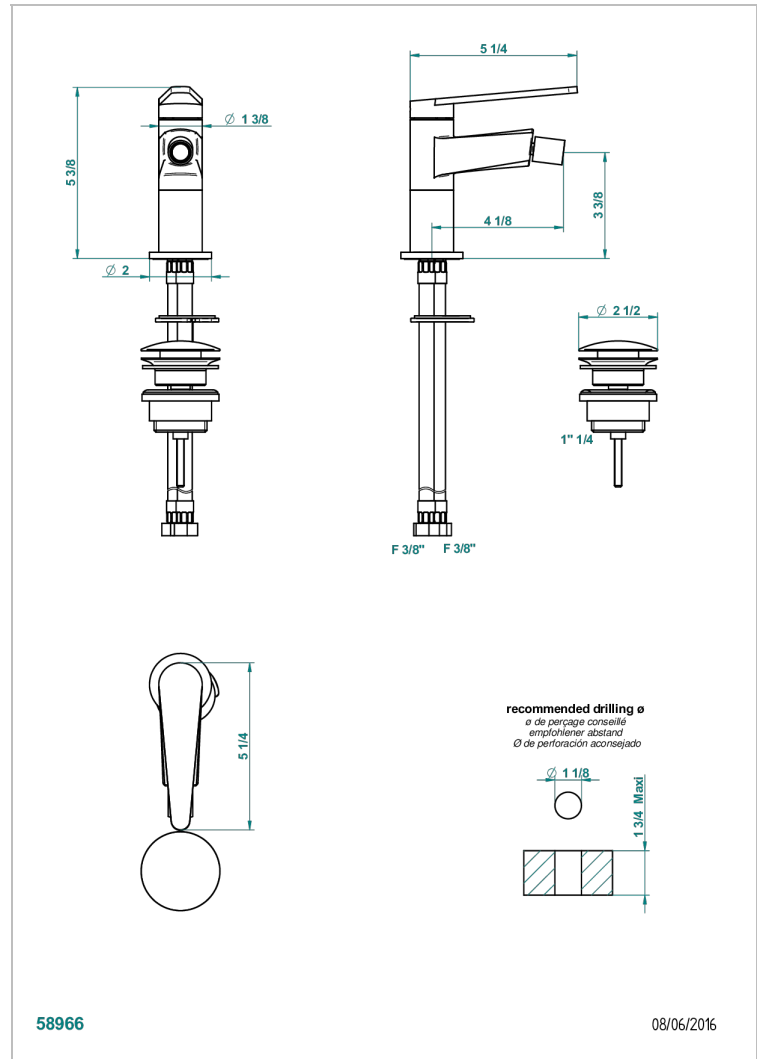

METAMORPHOSE

G6A-6504

Single lever bidet mixer with waste

THG[®]
PARIS

CHARACTERISTIC

- ACS : 19ACCLY246

STANDARDS

AVAILABLE FINITIONS

Antique nickel - H28
 Black ceram - D30
 Blush PVD - H62
 Brass color PVD - H49
 Brown bronze color PVD - F33
 Gold color PVD - H52

Graphite PVD - H64
 Lacquered light bronze - D01
 Matt Umber PVD - H67
 Matt blush PVD - H60
 Matt brass color PVD - H50
 Matt brown bronze color PVD - F34

Umber PVD - H66
 Varnished matt antique red copper (color finish) - H07