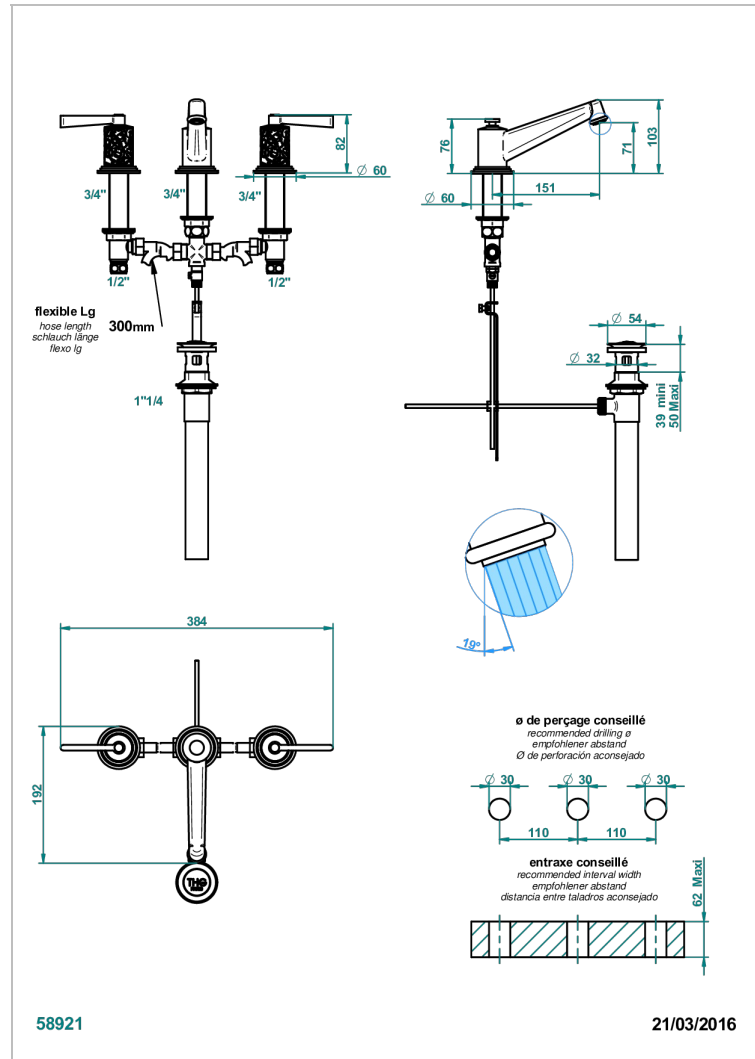

FROUFROU WITH LEVER HANDLES

G2P-152M/US

Widespread lavatory set, high spout with drain for 1 1/4" + countertop

CHARACTERISTIC

- Froufrou with lever handles
- Widespread lavatory set, high spout with drain for 1 1/4" + countertop

Umber PVD - H66