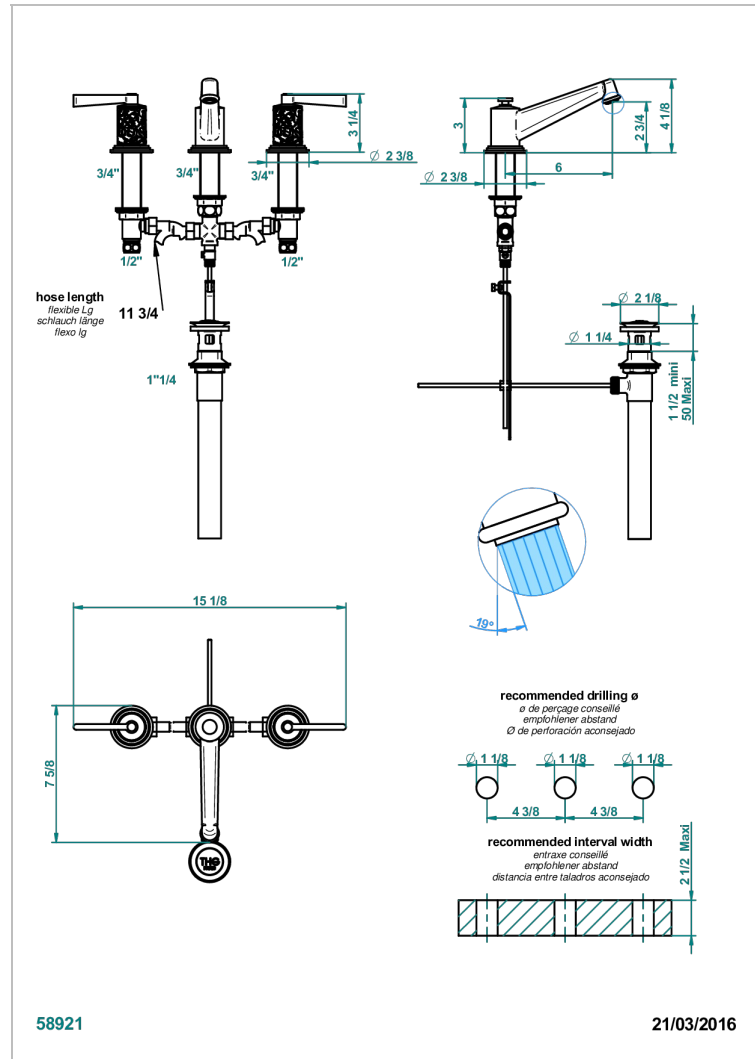

FROUFROU WITH LEVER HANDLES

G2P-152M/US

Widespread lavatory set, high spout with drain for 1 1/4" + countertop

CHARACTERISTIC

- Froufrou with lever handles
- Widespread lavatory set, high spout with drain for 1 1/4" + countertop

Umber PVD - H66