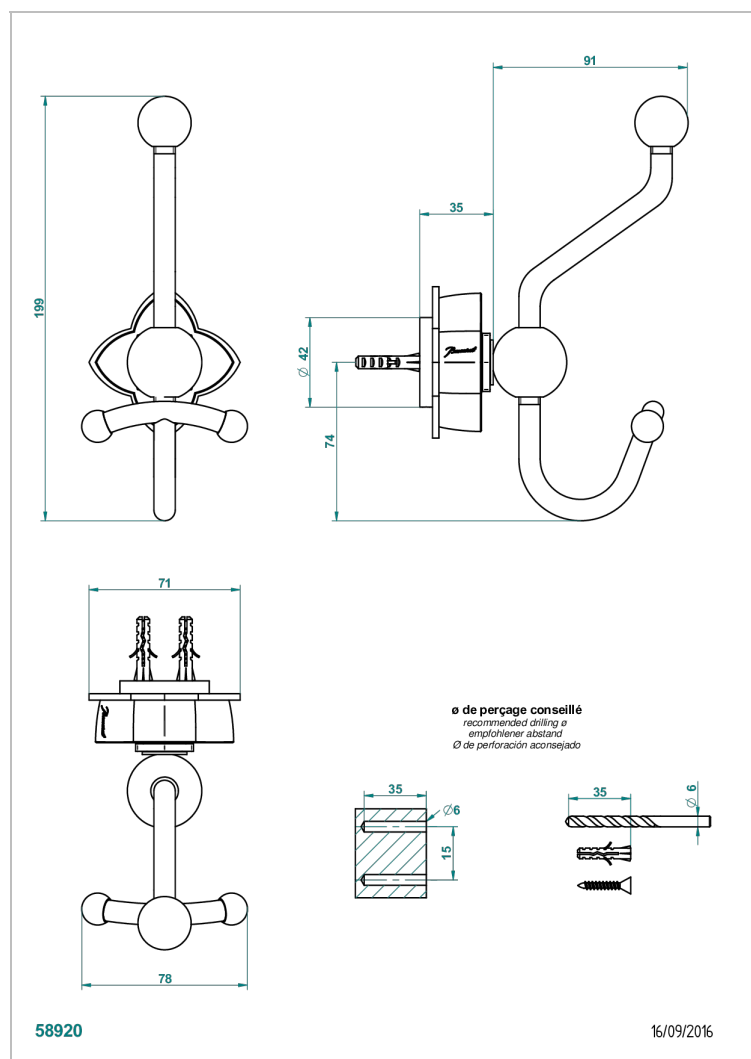

PETALE DE CRISTAL - CLEAR CRYSTAL

U6A-510A

Double robe hook

CHARACTERISTIC

- Pétale de Cristal - Clear crystal
- Double robe hook

AVAILABLE FINITIONS

Antique nickel - H28
Black ceram - D30
Blush PVD - H62
Brass color PVD - H49
Brown bronze color PVD - F33
Gold color PVD - H52

Nickel color PVD - H55
Polished chrome (color finish) - A02
Polished chrome / Polished gold (color finish) - G02
Polished gold (color finish) - F01
Polished nickel - B01
Soft gold - F30

Soft matt gold - F31
Umber PVD - H66
Varnished matt antique red copper (color finish) - H07