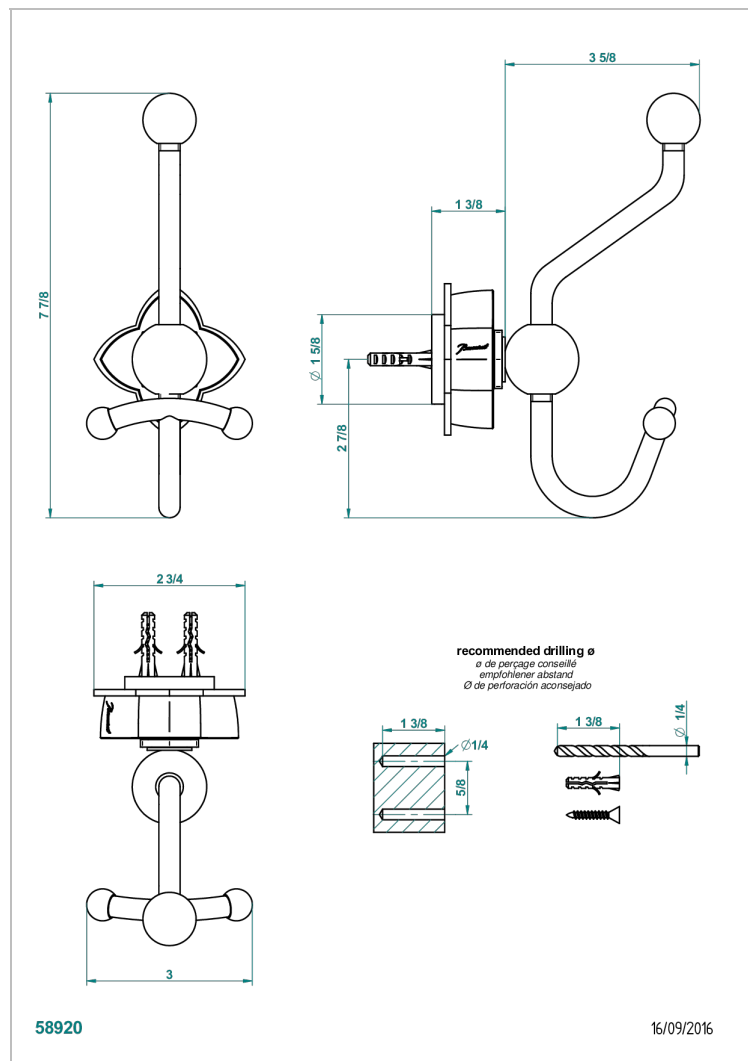

PETALE DE CRISTAL - CLEAR CRYSTAL

U6A-510A

Double robe hook

CHARACTERISTIC

- Pétale de Cristal - Clear crystal
- Double robe hook

AVAILABLE FINITIONS

Antique nickel - H28
 Black ceram - D30
 Blush PVD - H62
 Brass color PVD - H49
 Brown bronze color PVD - F33
 Gold color PVD - H52