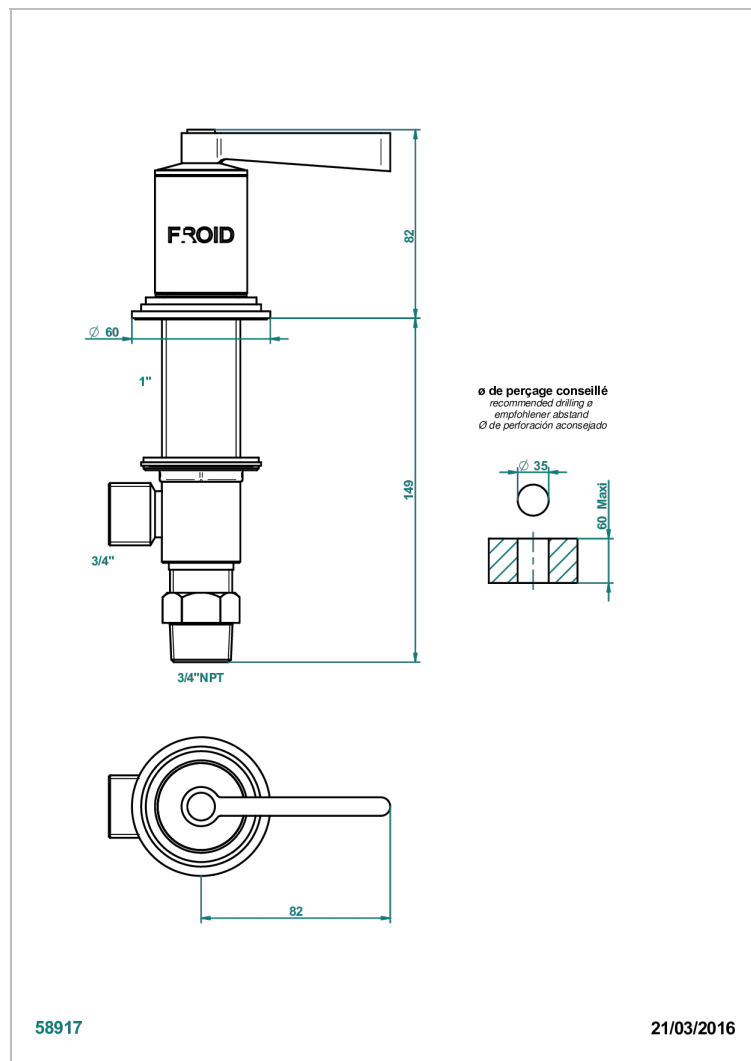

FAUBOURG BLACK PORCELAIN WITH LEVER HANDLES

G2M-36/CUS

3/4" deck valve with trim - Cold

CHARACTERISTIC

- ASME : ASME A112.18.1-2011/CSA B125.1-11

STANDARDS

AVAILABLE FINITIONS

Black ceram - D30
Blush PVD - H62
Brass color PVD - H49
Brown bronze color PVD - F33
Chrome polished - A02
Chrome polished / gold polished - G02