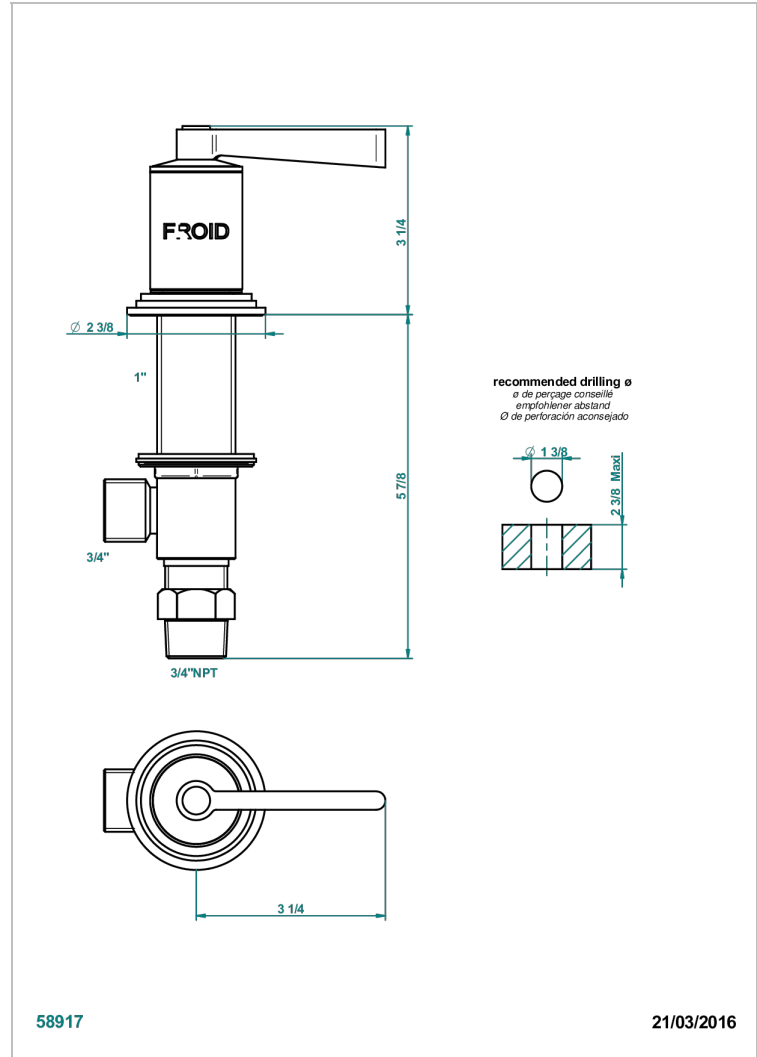

FAUBOURG BLACK PORCELAIN WITH LEVER HANDLES

G2M-36/CUS

3/4" deck valve with trim - Cold

CHARACTERISTIC

- ASME : ASME A112.18.1-2011/CSA B125.1-11

STANDARDS

AVAILABLE FINITIONS

Black ceram - D30
 Blush PVD - H62
 Brass color PVD - H49
 Brown bronze color PVD - F33
 Chrome polished - A02
 Chrome polished / gold polished - G02