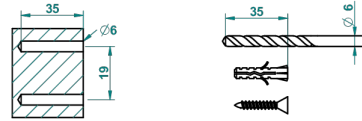

58916

17/10/2016

CHARACTERISTIC

- Rose
- Double hook

AVAILABLE FINITIONS

Antique nickel - H28
Black ceram - D30
Blush PVD - H62
Brass color PVD - H49
Brown bronze color PVD - F33
Gold color PVD - H52

Graphite PVD - H64
Matt Umber PVD - H67
Matt blush PVD - H60
Matt brass color PVD - H50
Matt brown bronze color PVD - F34
Matt chrome - C02

Matt gold - F07
Matt gold color PVD - H53
Matt graphite PVD - H65
Matt nickel (color finish) - C01
Matt nickel color PVD - H56
Nickel color PVD - H55

Polished chrome (color finish) - A02
Polished chrome / Polished gold (color finish) - G02
Polished gold (color finish) - F01
Polished nickel - B01
Soft matt gold - F31
Umber PVD - H66