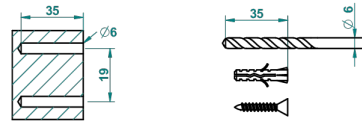

58916

17/10/2016

CHARACTERISTIC

- Rose
- Double hook

AVAILABLE FINITIONS

Antique nickel - H28
Black ceram - D30
Blush PVD - H62
Brass color PVD - H49
Brown bronze color PVD - F33
Gold color PVD - H52

Graphite PVD - H64
Matt Umber PVD - H67
Matt blush PVD - H60
Matt brass color PVD - H50
Matt brown bronze color PVD - F34
Matt chrome - C02

Matt gold - F07
Matt gold color PVD - H53
Matt graphite PVD - H65
Matt nickel (color finish) - C01
Matt nickel color PVD - H56
Nickel color PVD - H55

Polished chrome (color finish) - A02
Polished chrome / Polished gold (color finish) - G02
Polished gold (color finish) - F01
Polished nickel - B01
Soft matt gold - F31
Umber PVD - H66