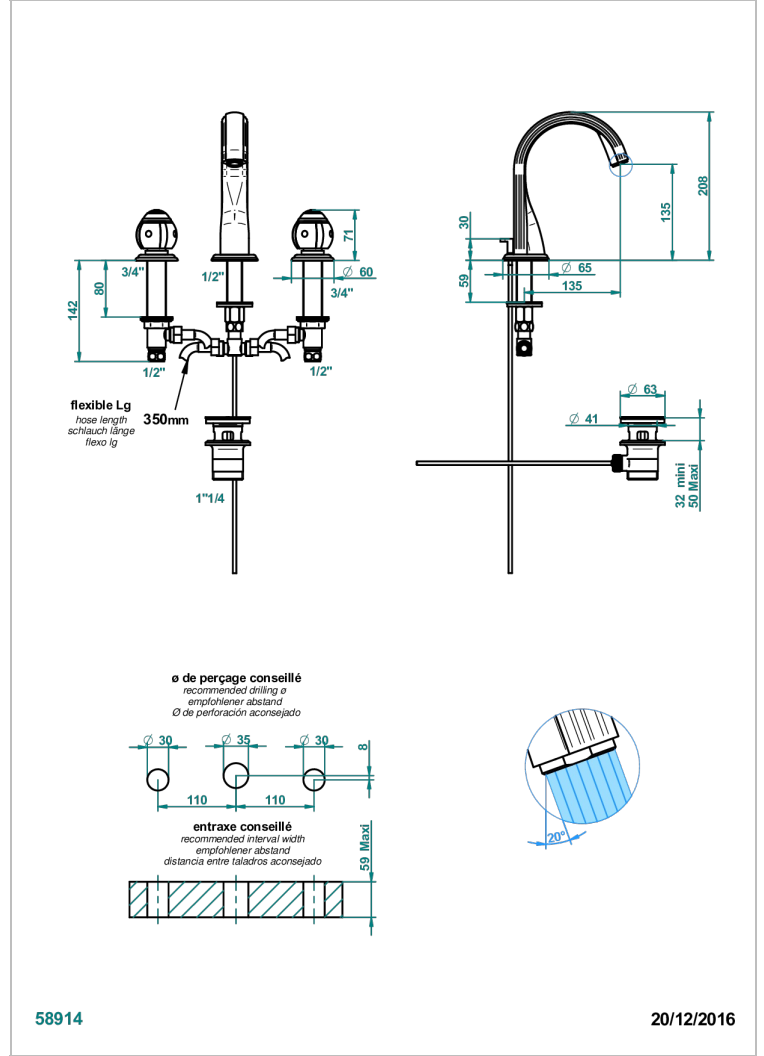

ITHAQUE PLATINUM DECOR

A7B-151M/W

Rim mounted 3-hole basin mixer with waste for marble - WRAS approved

THG
PARIS

CHARACTERISTIC

- WRAS : 1909342

STANDARDS

AVAILABLE FINITIONS

- Antique nickel - H28
- Black ceram - D30
- Blush PVD - H62
- Brass color PVD - H49
- Brown bronze color PVD - F33
- Gold color PVD - H52

- Graphite PVD - H64
- Lacquered light bronze - D01
- Matt Umber PVD - H67
- Matt blush PVD - H60
- Matt brass color PVD - H50
- Matt brown bronze color PVD - F34

- Matt chrome - C02
- Matt gold - F07
- Matt gold color PVD - H53
- Matt graphite PVD - H65
- Matt nickel (color finish) - C01
- Matt nickel color PVD - H56

- Nickel color PVD - H55
- Polished chrome (color finish) - A02
- Polished chrome / Polished gold (color finish) - G02
- Polished gold (color finish) - F01
- Polished nickel - B01
- Soft gold - F30