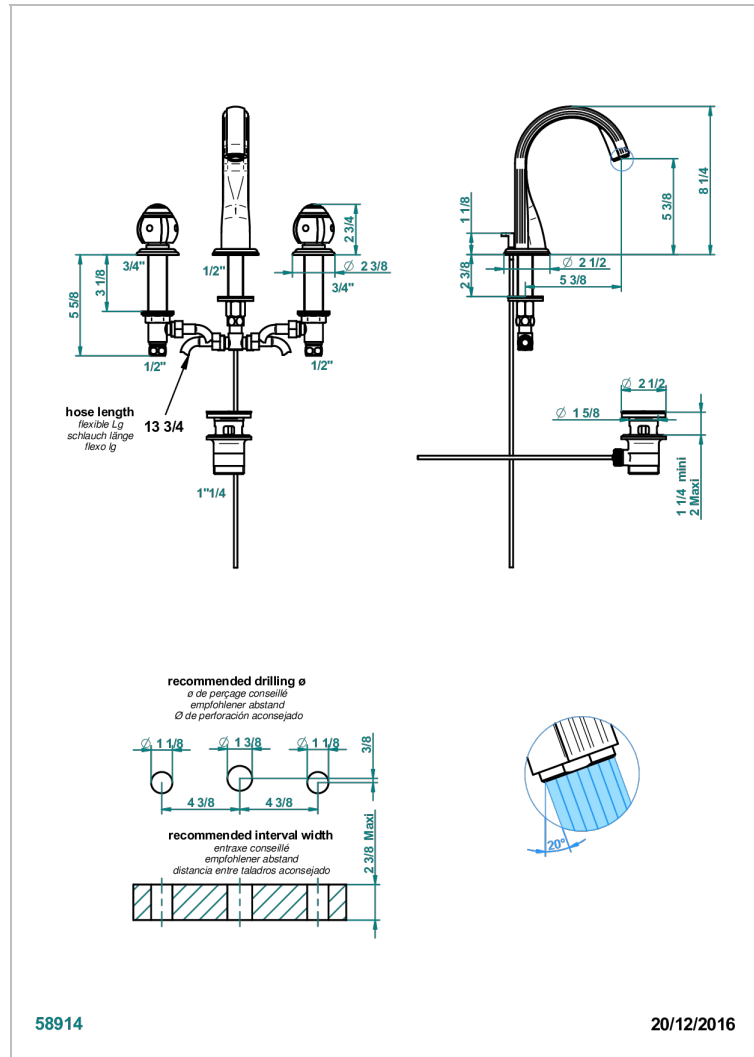

# ITHAQUE PLATINUM DECOR

A7B-151M/W

Rim mounted 3-hole basin mixer with waste for marble - WRAS approved

## CHARACTERISTIC

- WRAS : 1909342