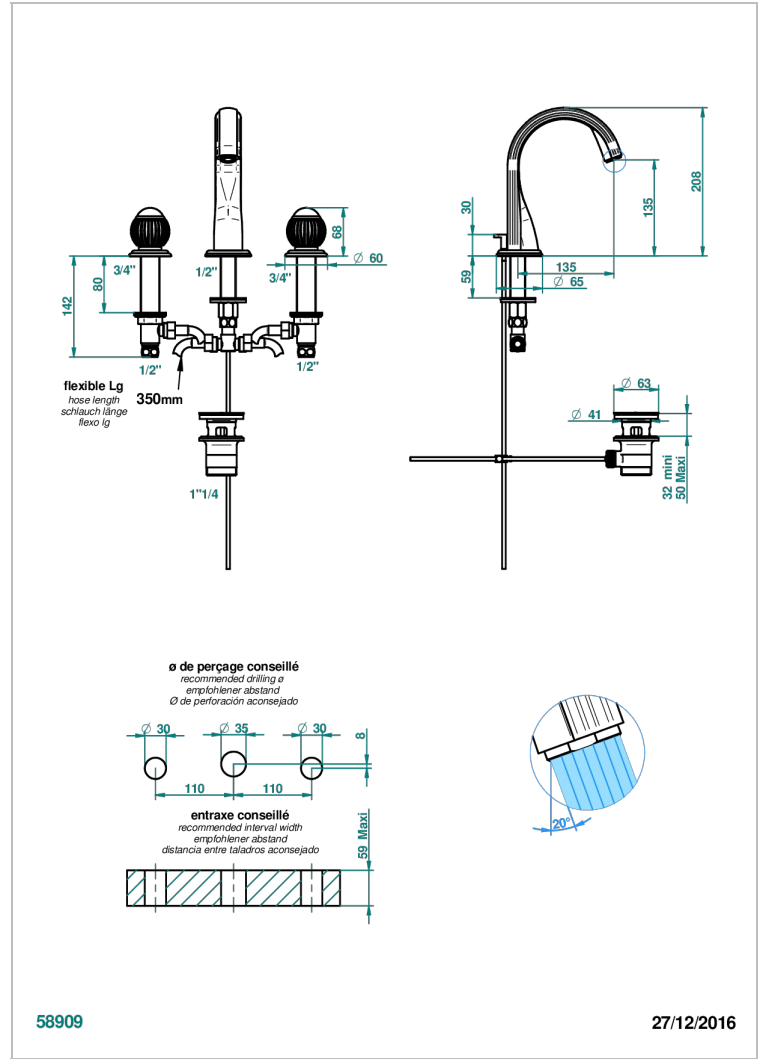

VOGUE TIGER EYE

A8R-151M/W

Rim mounted 3-hole basin mixer with waste for marble - WRAS approved

THG[®]
PARIS

CHARACTERISTIC

- WRAS : 1909342

STANDARDS

AVAILABLE FINITIONS