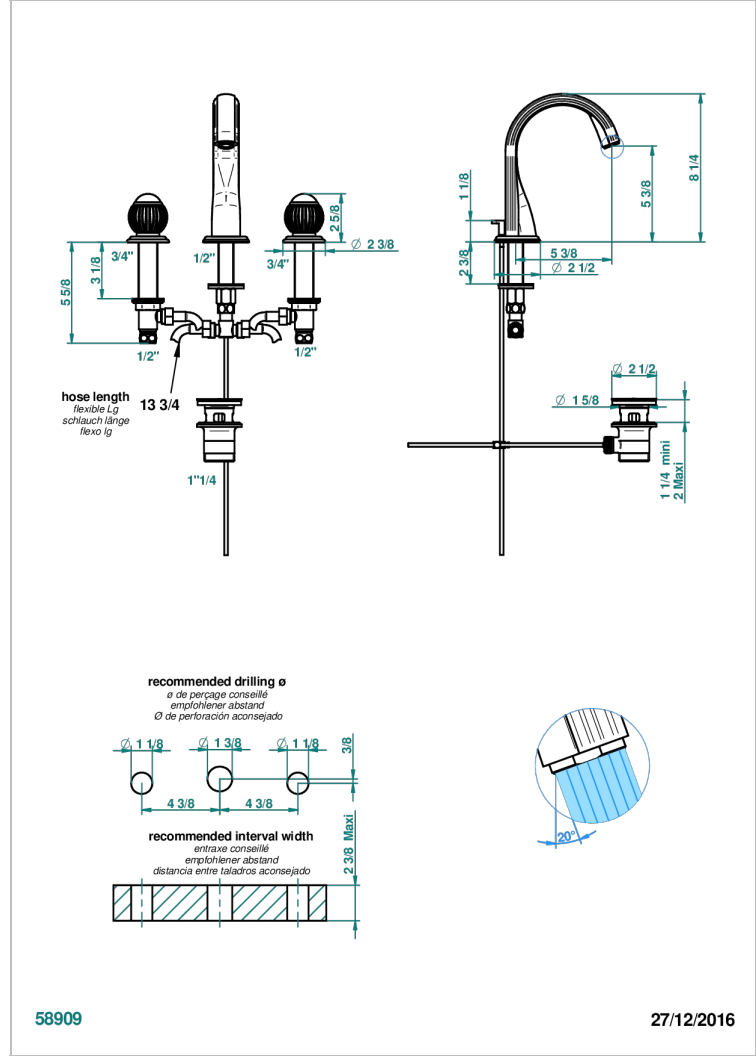

VOGUE TIGER EYE

A8R-151M/W

Rim mounted 3-hole basin mixer with waste for marble - WRAS approved

THG[®]
PARIS

CHARACTERISTIC

- WRAS : 1909342

STANDARDS

AVAILABLE FINITIONS